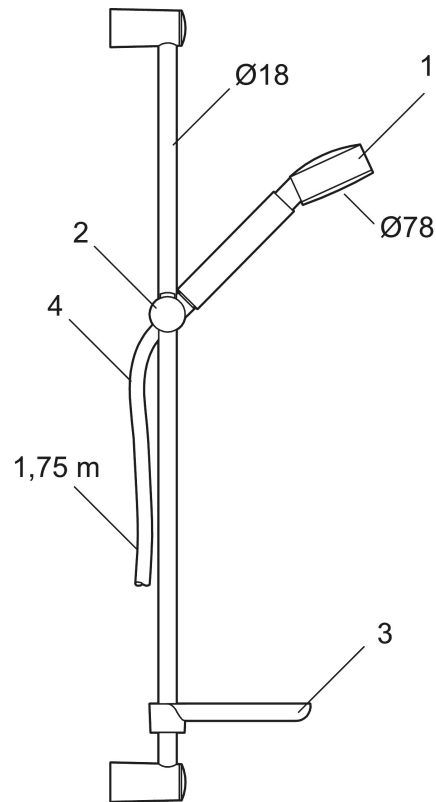

VENADO shower set

FM Mattsson Venado is a robust and affordable shower set with soap dish. Everything you need is provided as screws and seals against the wall.

Article number: 93150000 Flow 3 bar: 9.6 l/m

Description: Chrome

- Hand shower with Eco Flow 9 l/min
- With transparent soap dish
- Shower bar with slider and wall brackets with sealing

Uniqe characteristics

PRODUCT DESCRIPTION

VENADO shower set

FM Mattsson Venado is a robust and affordable shower set with soap dish. Everything you need is provided as screws and seals against the wall.

Article number: 93150000

Sparepartlist

NO.	FMM NO.	RSK	DESCRIPTION
1	93252000	8183635	Hand shower
2	93282000	8185686	Slider
3	94640007	8185634	Soap dish, transparent
4	34811759	8181587	Shower hose, chrome