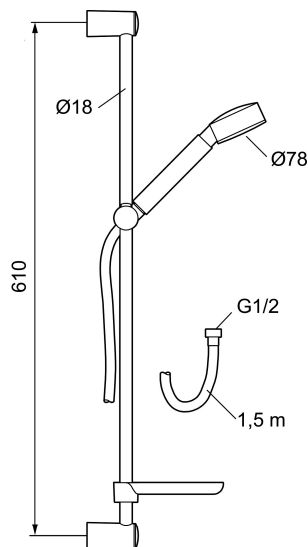

VENADO shower set

FM Mattsson Venado is a robust and affordable shower set with soap dish. Everything you need is provided as screws and seals against the wall.

Article number: 93150000 Flow 3 bar: 9.6 l/m

Description: Chrome

- Hand shower with Eco Flow 9 l/min
- With transparent soap dish
- Shower bar with slider and wall brackets with sealing

Uniqe characteristics

PRODUCT DESCRIPTION

VENADO shower set

FM Mattsson Venado is a robust and affordable shower set with soap dish. Everything you need is provided as screws and seals against the wall.

Article number: 93150000

Sparepartlist

NO.	FMM NO.	RSK	DESCRIPTION
1	93252000	8183635	Hand shower
2	93282000	8185686	Slider
3	94640007	8185634	Soap dish, transparent
4	34811759	8181587	Shower hose, chrome