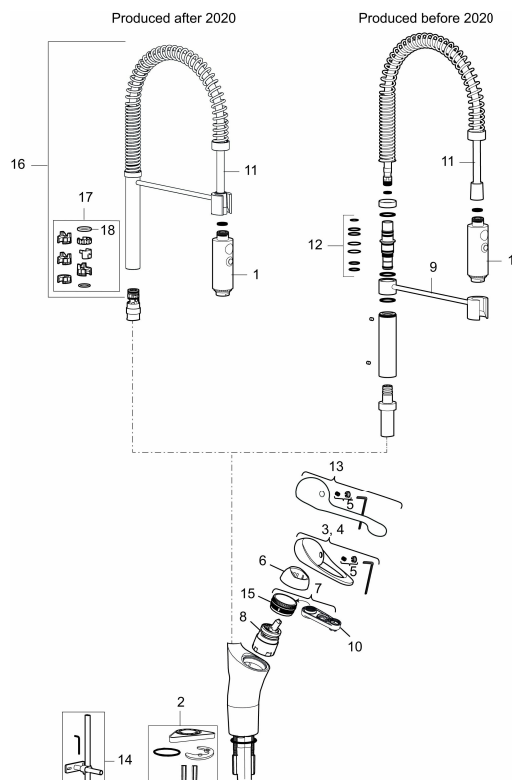

**Article number:** 81000010 **Flow 3 bar:** 10.2 l/m

**Description:** Chrome, connection nut G3/8"

- Cold Start
- Ceramic cartridge with soft closing function
- Adjustable flow control and temperature limiter
- Hose, limitation part for 60°, 85°, 110° or 360° included
- Nozzle with concentrated jet and handshower
- Soft PEX<sup>®</sup> hoses (stainless steel braided)
- Approved non-return valves, EN-Standard EN1717
- Hole diameter Ø34-37 mm

## Sparepartlist

NO.	FMM NO.	RSK	DESCRIPTION
1	29190000	8592013	Nozzle for Flexi
2	39141800		Fastening kit, for kitchen mixer without on/off valve
3	58500000	8591936	Lever, complete, L=90 mm
4	58501750	8591937	Lever, complete, L=150 mm
5	58510000	8591944	Cover lid with colour marking
6	58520000	8591945	Cover sleeve
7	58530140	8241726	Fastening nipple with service tool
8	S600273	8387230	Ceramic cartridge with service tool, cold start (green ring)
8	59120000	8591769	Ceramic cartridge, cold start (green ring)
8	59115500	8591947	Ceramic cartridge with service tool, standard (red ring)
8	59126000	8591966	Ceramic cartridge with service tool, Eco Plus (green ring)

NO.	FMM NO.	RSK	DESCRIPTION
9	27580000	8594559	Nozzle arm and screw
10	S600298	3870203	Service tool
11	38801007	8592014	Hose for Flexi
12	37800100	8594556	O-ring kit
13	58501800	8592048	Lever, complete, L=180 mm
14	S600308	8387263	Stabilizer kit
15	29390000	8295356	Fastening nipple
16	S600056		Spout, complete
17	58641000	8594560	Lock kit for swivel spout
18	37801550	8295350	O-ring 15,54 x 2,62, 2 pcs
20	58641000	8594560	Lock kit for swivel spout