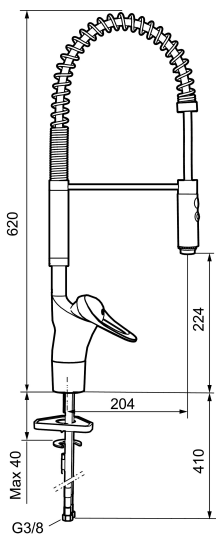

9000E flexi kitchen mixer

An optimal fusion of design and function. The FM Mattsson 9000E range ushers in a new generation of mixers that are environmentally engineered down to the last detail. The mixer brings beauty and technical perfection to your kitchen. Even in its basic version, the mixer has unique functions that save energy without compromising on comfort.

Article number: 81000010 **Flow 3 bar:** 10.2 l/m

Description: Chrome, connection nut G3/8"

- Cold Start
- Ceramic cartridge with soft closing function
- Adjustable flow control and temperature limiter
- Hose, limitation part for 60°, 85°, 110° or 360° included
- Nozzle with concentrated jet and handshower
- Soft PEX® hoses (stainless steel braided)
- Approved non-return valves, EN-Standard EN1717
- Hole diameter Ø34-37 mm