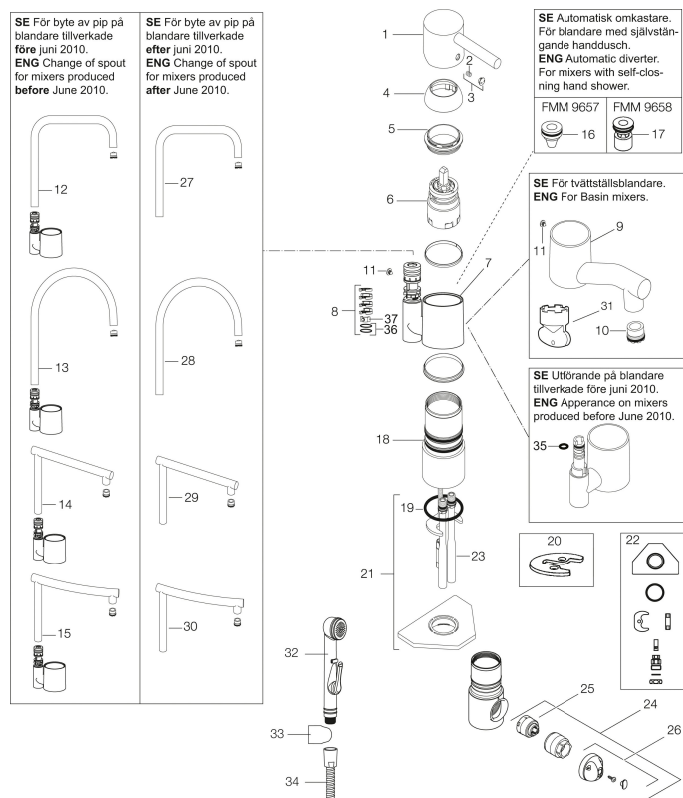

Article number: 96210000

Description: Chrome, with CU Ø10 mm

Uniqe characteristics

- Ceramic cartridge with soft closing function
- Adjustable flow control and temperature limiter
- Eco Flow (energy and water saving aerator)
- Swivel spout 110°
- With dish washer valve, switchable between cold and hot water. Pre-set on cold water
- Hole diameter Ø32-35 mm

Article number: 96210000

Sparepartlist

NO.	FMM NO.	RSK	DESCRIPTION
1	59400000	8591864	Lever, complete, L=95 mm
2	38731006	8591765	Lock screw
3	59410000	8591863	Cover lid with colour marking
4	59330000	8591829	Cover ring, chrome
5	38051000	8241719	Fastening nipple,chrome
6	59110000	8591770	Ceramic cartridge, not cold start (red ring)
7	59782000	8154090	Sleeve for spout with socket and stop screw
8	58640000	8594555	Lock kit for swivel spout
9	59700000	8154047	Spout for basin mixer with aerator and stop screw
10	59752200	8242199	Aerator M21,5 ext., 7-9 l/min at 300 kPa