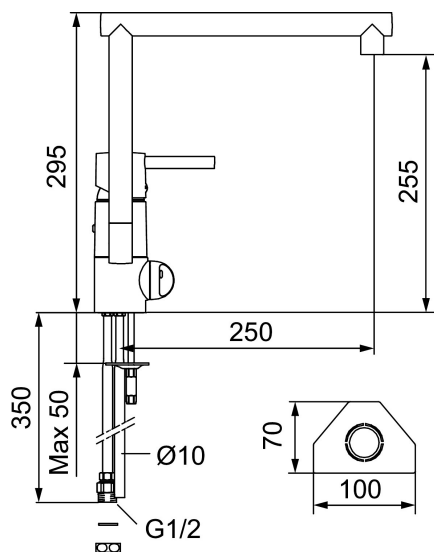

Uniqe characteristics

- Ceramic cartridge with soft closing function
- Adjustable flow control and temperature limiter
- Eco Flow (energy and water saving aerator)
- Swivel spout 110°
- With dish washer valve, switchable between cold and hot water. Pre-set on cold water
- Hole diameter Ø32-35 mm

Backflow protection unit type