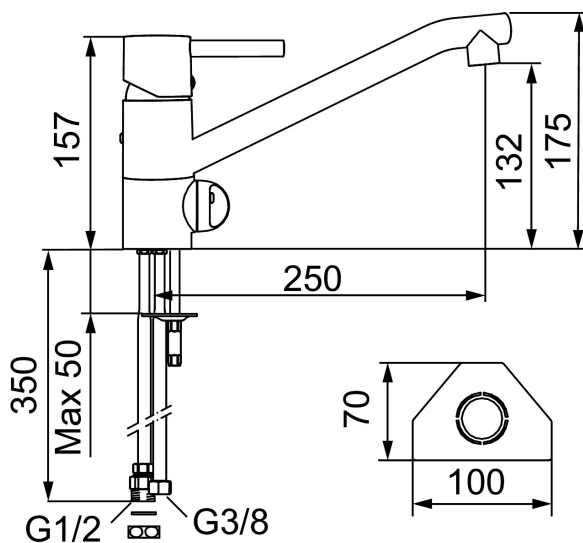

GARDA kitchen mixer

Garda is a range of mixers with a clean, minimalist design. A Garda mixer enhances the overall interior of modern kitchens, and has our unique technical features including a soft-close mechanism and a ceramic seal. The spout is replaceable, so you can easily vary the mixer's appearance according to your preference. The choice is yours.

Article number: 96410010

Description: Chrome, Soft PEX® hoses with G3/8" connecting nut

Uniqe characteristics

Backflow protection unit type 

- Ceramic cartridge with soft closing function
- Adjustable flow control and temperature limiter
- Eco Flow (energy and water saving aerator)
- Swivel spout 110°
- With dish washer valve, switchable between cold and hot water. Pre-set on cold water
- Hole diameter Ø32-35 mm