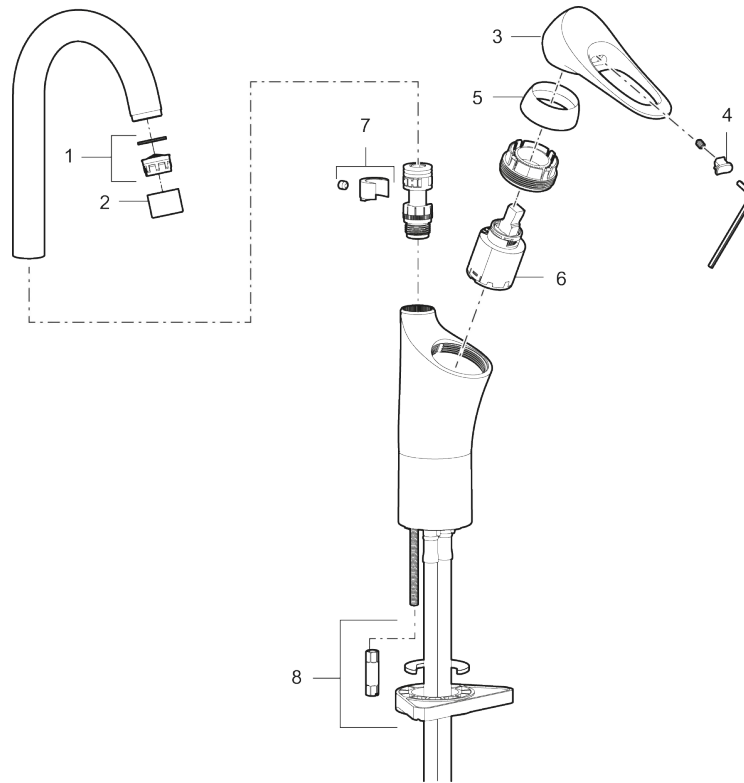

## 9000XE wash trough mixer

9000XE wash trough mixer is a mixer in chrome with a tall spout – suitable for fitting on wash troughs, e.g. in schools, changing rooms and workshops.

**Article number:** 86180010 **Flow 3 bar:** 6.0 l/m

**Description:** Chrome

- Cold Start
- Ceramic cartridge with soft closing function
- Adjustable flow control and temperature limiter
- Fixed spout, or 360°
- Soft PEX® hoses with 3/8" connecting nut (stainless steel braided)
- Lead Free material
- Hole diameter Ø33,5–37 mm

### 9000XE wash trough mixer

9000XE wash trough mixer is a mixer in chrome with a tall spout – suitable for fitting on wash troughs, e.g. in schools, changing rooms and workshops.

Article number: 86180010

### Sparepartlist

NO.	FMM NO.	RSK	DESCRIPTION
1	29102910	8281534	Aerator insert, 5,5–6,5 l/min at 300kPa
2	S600155	8280012	Housing M22 int., chrome
3	S600096	8387022	Lever, complete, chrome
4	S600097	8387025	Cover lid with colour marking
5	S600101	8387029	Cover sleeve, chrome
6	S600098	8387026	Ceramic cartridge with tool, for kitchen mixers
6	S600209	8387039	Ceramic cartridge, for kitchen mixers
7	S600140	8387023	Stop screw with limitation segment, for fixed spout
8	S600159	8387097	Fastening kit, for kitchen mixer