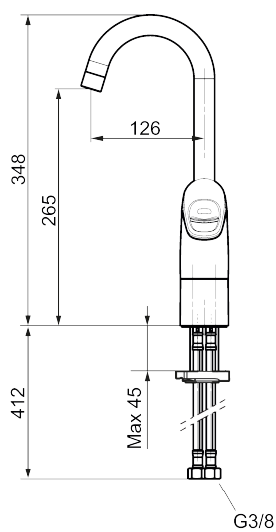

Unique characteristics

Backflow protection unit type **AA**