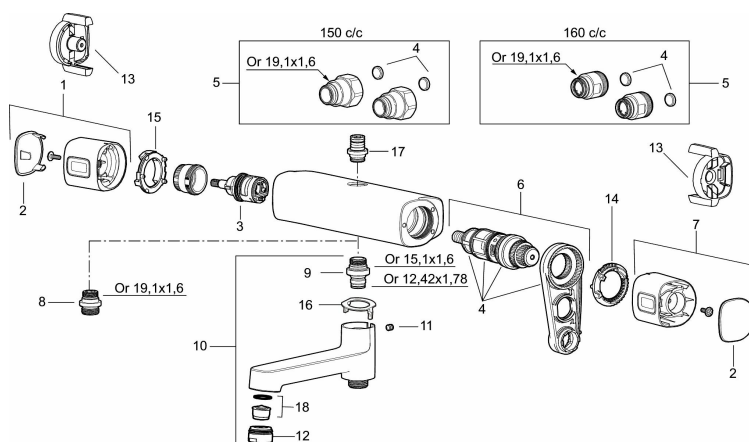

Article number: 83811500

Description: Chrome

Unique characteristics

Backflow protection unit type 

- With shower connection up
- Pressure balanced thermostatic mixer
- With ceramic sealed headwork
- Temperature handle with safety stop at 38°C
- With Eco-function
- Approved non-return valves, EN-Standard EN1717

Article number: 83811500

Sparepartlist

NO.	FMM NO.	RSK	DESCRIPTION
1	35480009	8592029	On/off handle, complete
2	39031500	8592052	End cover
3	35980009	8585850	Ceramic on/off headwork, reversible
4	38680009	8591701	Filter kit incl. o-rings and service tool
5	59800800	8592005	Inlet connectors, 160 c/c
5	59810800	8592006	Inlet connectors 150 c/c (left-handed thread)
6	S600275	8397029	Thermostatic cartridge, complete, incl. service tool
7	35480109	8592033	Temperature handle, complete
8	39710800	8591967	Nipple M18x1-G1/2 for shower mixer
9	39754000	8591969	Nipple M18x1 with o-ring for bath mixer
10	83990000	8154079	Swivel spout with integrated diverter
11	38086000	8439701	Locking screw
12	29142400	8281526	Housing M24 ext., 13 mm
13	35976209	8592039	Care-handle, black, 2 pcs
14	38523000	8592058	Scalding protection ring