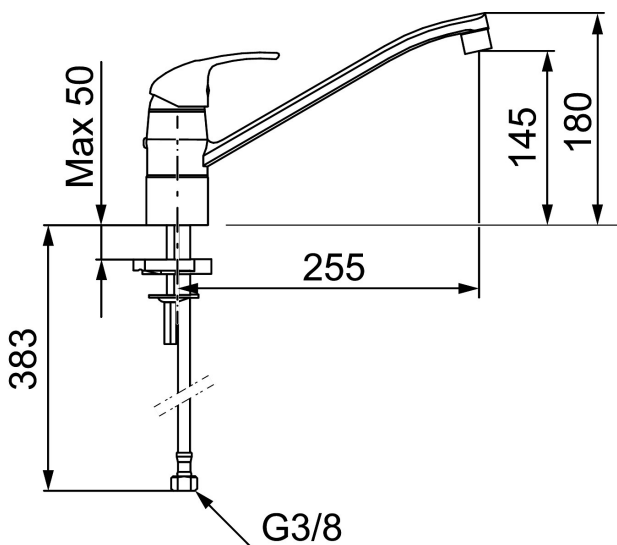

TIDAN kitchen mixer

Article number: 47000010

Description: Chrome

- Adjustable flow control and temperature limiter
- Swivel spout 110°
- Soft PEX® hoses with 3/8" connecting nut (stainless steel braided)
- Hole diameter Ø34-37 mm
- **Supplied only in 6 pack**

Unique characteristics

Backflow protection unit type

PRODUCT DESCRIPTION

TIDAN kitchen mixer

Article number: 47000010

Sparepartlist

NO.	FMM NO.	RSK	DESCRIPTION
1	59210000	8592019	Lever, complete, L=110 mm
2	38731006	8591765	Lock screw
3	59320000	8591766	Cover lid with colour marking
4	59330000	8591829	Cover ring, chrome
5	60863900	8592419	Wrench
6	38051000	8241719	Fastening nipple,chrome
7	59130000	8591971	Ceramic cartridge with tools
8	37652459	8910664	Swivel spout with aerator and stop screw, L=250 mm, 110°, chrome
9	37204029	8593089	Sealing rings, 2 pcs
10	29142200	8281524	Housing M22 int.
11	39141000	8186888	Fastening kit, for mixers without on/off valve
12	38080000	8241723	Stop screw
13	29102290	8242220	Aerator insert, 7–9 l/min at 300kPa