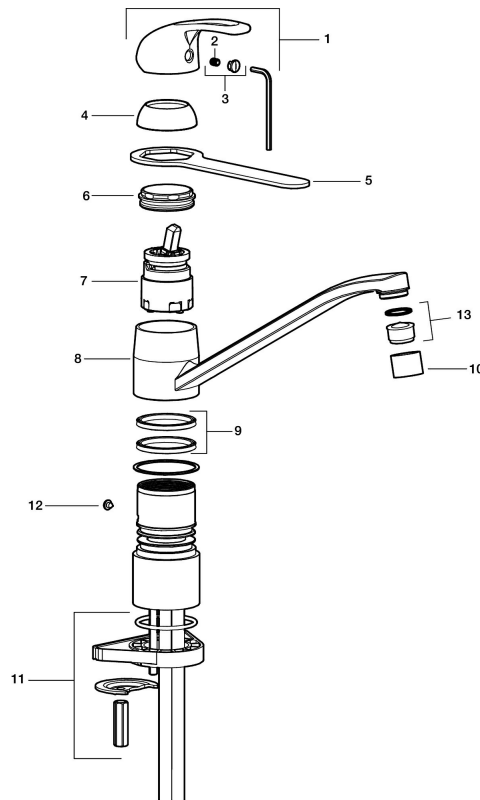

TIDAN kitchen mixer

Article number: 47000010

Description: Chrome

- Adjustable flow control and temperature limiter
- Swivel spout 110°
- Soft PEX® hoses with 3/8" connecting nut (stainless steel braided)
- Hole diameter Ø34-37 mm
- **Supplied only in 6 pack**

Unique characteristics

Backflow protection unit type

PRODUCT DESCRIPTION

TIDAN kitchen mixer

Article number: 47000010

Sparepartlist

NO.	FMM NO.	RSK	DESCRIPTION
1	59210000	8592019	Lever, complete, L=110 mm
2	38731006	8591765	Lock screw
3	59320000	8591766	Cover lid with colour marking
4	59330000	8591829	Cover ring, chrome
5	60863900	8592419	Wrench
6	38051000	8241719	Fastening nipple,chrome
7	59130000	8591971	Ceramic cartridge with tools
8	37652459	8910664	Swivel spout with aerator and stop screw, L=250 mm, 110°, chrome
9	37204029	8593089	Sealing rings, 2 pcs
10	29142200	8281524	Housing M22 int.
11	39141000	8186888	Fastening kit, for mixers without on/off valve
12	38080000	8241723	Stop screw
13	29102290	8242220	Aerator insert, 7–9 l/min at 300kPa