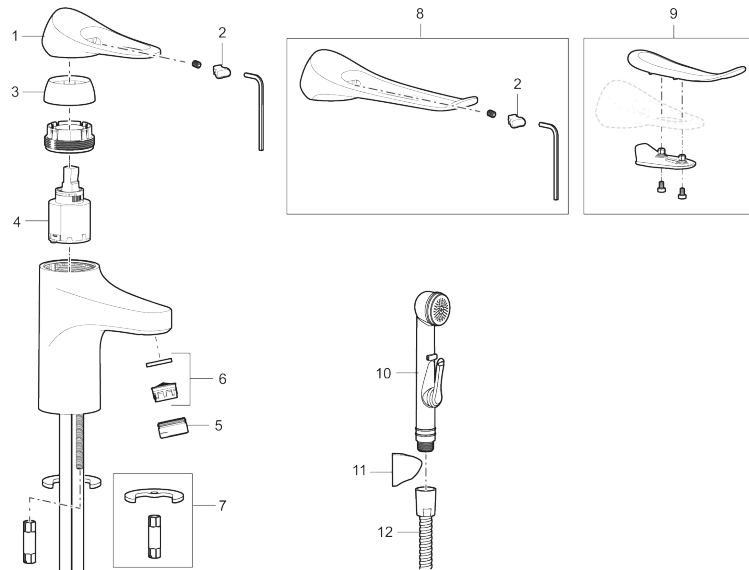

9000XE basin mixer

9000XE basin mixer is a basin mixer in brushed chrome. Its classic design and water-saving function make it a natural choice for the bathroom. The product comes with a push-down waste.

Article number: 86535013 **Flow 3 bar:** 4.5 l/m

Description: Brushed chrome

- With push-down waste
- Cold Start
- Ceramic cartridge with soft closing function
- Adjustable flow control and temperature limiter
- Eco Flow (energy and water saving aerator)
- Soft PEX® hoses with 3/8" connecting nut (stainless steel braided)
- Lead Free material
- Hole diameter Ø34-37 mm

Unique characteristics

Backflow protection unit type **AA**

PRODUCT DESCRIPTION

9000XE basin mixer

9000XE basin mixer is a basin mixer in brushed chrome. Its classic design and water-saving function make it a natural choice for the bathroom. The product comes with a push-down waste.

Article number: 86535013

Sparepartlist

| NO. | FMM NO. | RSK | DESCRIPTION |
|-----|------------|---------|---|
| 1 | S600096 | 8387022 | Lever, complete, chrome |
| 1 | S600096.75 | 8387024 | Lever, complete, Brushed chrome |
| 2 | S600097 | 8387025 | Cover lid with colour marking |
| 3 | S600101 | 8387029 | Cover sleeve, chrome |
| 3 | S600101.75 | 8387031 | Cover sleeve, brushed chrome |
| 4 | S600100 | 8387028 | Ceramic cartridge with tool, for kitchen mixer (LEED) and basin mixer |
| 4 | S600099 | 8387027 | Ceramic cartridge, for kitchen mixer (LEED) and basin mixer |
| 4 | S600178 | 8387036 | Ceramic cartridge with tools |
| 5 | S600156 | 8280014 | Housing M24 ext., 13 mm, chrome |
| 5 | S600156.75 | 8280015 | Housing M24 ext., 13 mm, brushed chrome |
| 6 | S600072 | 8281671 | Aerator insert, 3 l/min at 200–600 kPa |
| 6 | S600226 | 8280024 | Aerator insert, 1,7 l/min at 200–600 kPa |
| 7 | S600160 | 8387096 | Fastening kit, for basin mixer |
| 8 | S600175 | 8387083 | Care-lever, complete |
| 9 | S600106 | 8397001 | Care-kit |
| 10 | S600206 | 8233049 | Self-closing hand shower, chrome |