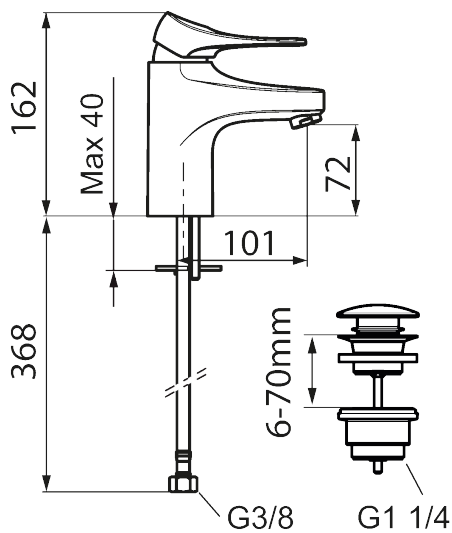

Article number: 86535013 **Flow 3 bar:** 4.5 l/m

Description: Brushed chrome

- With push-down waste
- Cold Start
- Ceramic cartridge with soft closing function
- Adjustable flow control and temperature limiter
- Eco Flow (energy and water saving aerator)
- Soft PEX® hoses with 3/8" connecting nut (stainless steel braided)
- Lead Free material
- Hole diameter Ø34-37 mm

Unique characteristics

Backflow protection unit type **AA**

PRODUCT DESCRIPTION

9000XE basin mixer

9000XE basin mixer is a basin mixer in brushed chrome. Its classic design and water-saving function make it a natural choice for the bathroom. The product comes with a push-down waste.

| NO. | FMM NO. | RSK | DESCRIPTION |
|------------|----------------|------------|--|
| 11 | S600157 | 8239542 | Wall bracket, chrome |
| 11 | S600157.75 | 8239544 | Wall bracket, børstet krom |
| 12 | S600152 | 8236561 | High-pressure shower hose, L=1,5 m, chrome |