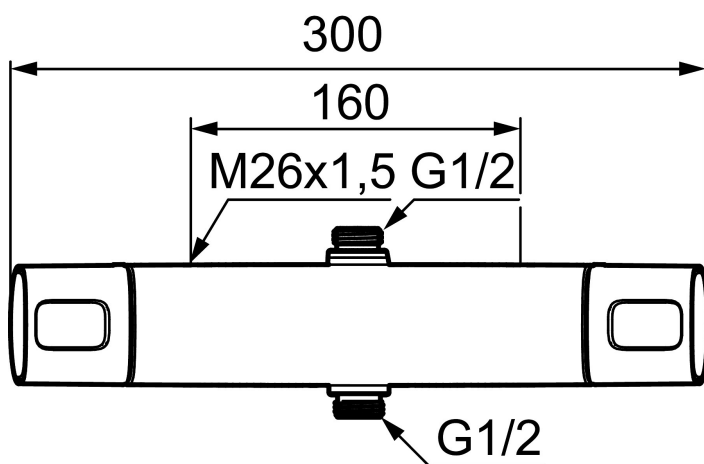

Article number: 83840000

Description: Chrome, 160 c/c

Uniqe characteristics

Backflow protection unit type 

- With shower connection up and down
- For head shower set with G1/2 connection
- With reversible headwork
- Pressure balanced thermostatic mixer
- With ceramic sealed headwork
- Temperature handle with safety stop at 38°C
- With Eco-function
- Approved non-return valves, EN-Standard EN1717