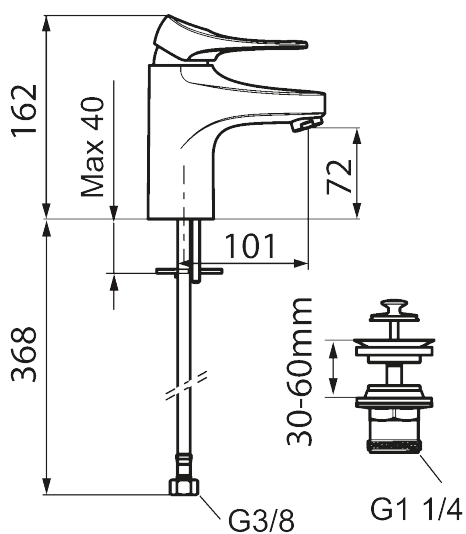

9000XE basin mixer

9000XE basin mixer is a basin mixer in chrome. Its classic design and water-saving function make it a natural choice for the bathroom. The product comes with a captive waste.

Article number: 86530010 Flow 3 bar: 4.5 l/m

Description: Chrome

- With captive waste, lower part in plastic
- Cold Start
- Ceramic cartridge with soft closing function
- Adjustable flow control and temperature limiter
- Eco Flow (energy and water saving aerator)
- Soft PEX® hoses with 3/8" connecting nut (stainless steel braided)
- Lead Free material
- Hole diameter Ø34-37 mm

Unique characteristics

Backflow protection unit type **AA**

PRODUCT DESCRIPTION

9000XE basin mixer

9000XE basin mixer is a basin mixer in chrome. Its classic design and water-saving function make it a natural choice for the bathroom. The product comes with a captive waste.

NO.	FMM NO.	RSK	DESCRIPTION
11	S600157	8239542	Wall bracket, chrome
11	S600157.75	8239544	Wall bracket, børstet krom
12	S600152	8236561	High-pressure shower hose, L=1,5 m, chrome