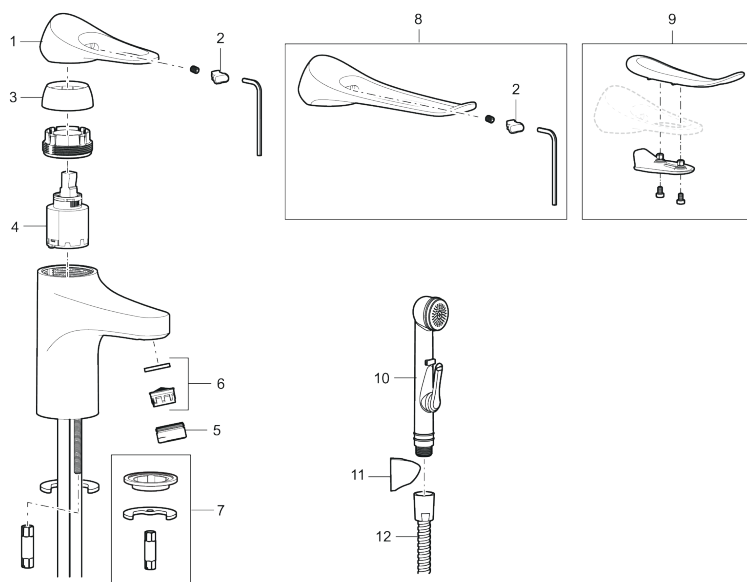

9000XE basin mixer

9000XE basin mixer is a basin mixer in chrome. Its classic design and water-saving function make it a natural choice for the bathroom. The product comes with a captive waste.

Article number: 86530010 Flow 3 bar: 4.5 l/m

Description: Chrome

- With captive waste, lower part in plastic
- Cold Start
- Ceramic cartridge with soft closing function
- Adjustable flow control and temperature limiter
- Eco Flow (energy and water saving aerator)
- Soft PEX® hoses with 3/8" connecting nut (stainless steel braided)
- Lead Free material
- Hole diameter Ø34-37 mm

Unique characteristics

Backflow protection unit type **AA**

PRODUCT DESCRIPTION

9000XE basin mixer

9000XE basin mixer is a basin mixer in chrome. Its classic design and water-saving function make it a natural choice for the bathroom. The product comes with a captive waste.

Article number: 86530010

Sparepartlist

NO.	FMM NO.	RSK	DESCRIPTION
1	S600096	8387022	Lever, complete, chrome
1	S600096.75	8387024	Lever, complete, Brushed chrome
2	S600097	8387025	Cover lid with colour marking
3	S600101	8387029	Cover sleeve, chrome
3	S600101.75	8387031	Cover sleeve, brushed chrome
4	S600100	8387028	Ceramic cartridge with tool, for kitchen mixer (LEED) and basin mixer
4	S600099	8387027	Ceramic cartridge, without tool, for kitchen mixer (LEED) and basin mixer
4	S600178	8387036	Ceramic cartridge with tools
4	S600272	8387234	Ceramic cartridge, without tool
5	S600156	8280014	Housing M24 ext., 13 mm, chrome
5	S600156.75	8280015	Housing M24 ext., 13 mm, brushed chrome
6	S600072	8281671	Aerator insert, 3 l/min at 200–600 kPa
6	S600226	8280024	Aerator insert, 1,7 l/min at 200–600 kPa
7	S600160	8387096	Fastening kit, for basin mixer
8	S600175	8387083	Care-lever, complete
9	S600106	8397001	Care-kit
10	S600206	8233049	Self-closing hand shower, chrome