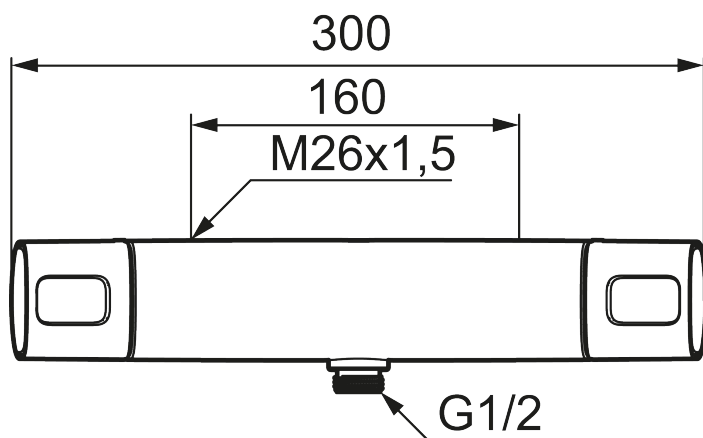

Article number: 83800000

Description: Chrome, 160 c/c

Unique characteristics

Backflow protection unit type 

- With shower connection down
- Pressure balanced thermostatic mixer
- With ceramic sealed headwork
- Temperature handle with safety stop at 38°C
- With Eco-function
- Approved non-return valves, EN-Standard EN1717