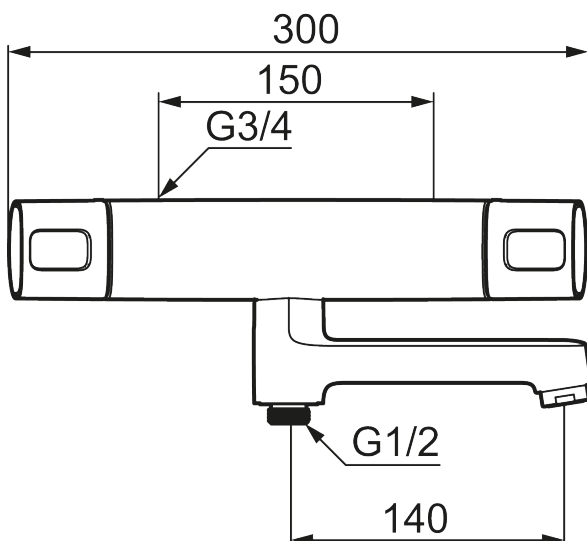

Backflow protection unit type 

- Pressure balanced thermostatic mixer
- Swivel spout with built-in diverter
- With ceramic sealed headwork
- Temperature handle with safety stop at 38°C
- With Eco-function
- Approved non-return valves, EN-Standard EN1717