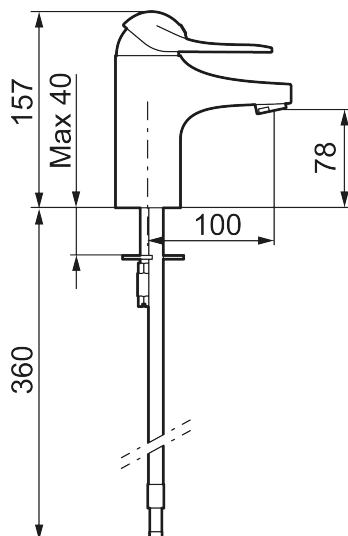

- Cold Start
- Ceramic cartridge with soft closing function
- Adjustable flow control and temperature limiter
- Eco Flow (energy and water saving aerator)
- Soft PEX® hoses (stainless steel braided)