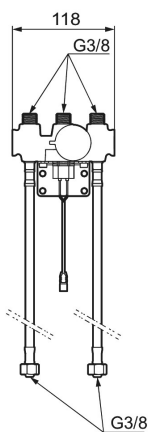

Settings:

- Programmable detection distance
- Adjustable flush time