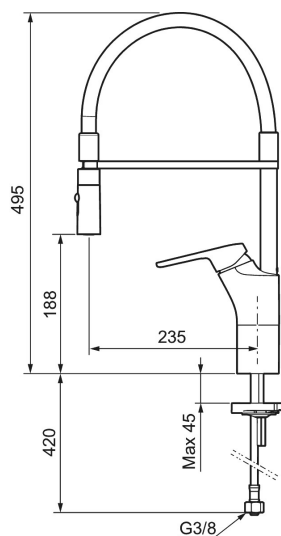

Settings:

- Programmable detection distance
- Adjustable flush time