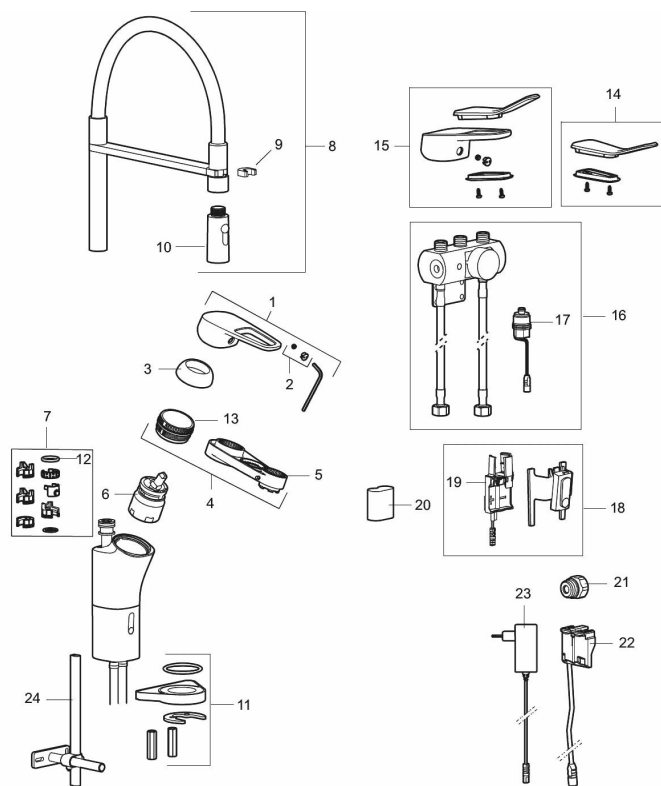

### Installation:

- Automatic sensor calibration
- All models can be adapted for either battery 6V or mains operation 12V AC/DC
- For mains operation requires installation of the adapter kit FMM S600147
- Soft PEX® hoses with 3/8" connecting nut (stainless steel braided)
- Hole diameter Ø34-37 mm

### Settings:

- Programmable detection distance
- Adjustable flush time

### Sparepartlist

| NO. | FMM NO.  | RSK     | DESCRIPTION   |
|-----|----------|---------|---|
|     | 44450009 | 8295353 | Accessories (limitation segment, stop screw, allen wrench 3 mm) |
| 1   | 58501000 | 8592023 | Complete lever, chrome  |
| 2   | 58511000 | 8592021 | Cover lid with colour marking                                   |
| 3   | 58521000 | 8592020 | Cover sleeve, chrome  |
| 4   | 58530140 | 8241726 | Fastening nipple with service tool                              |
| 5   | 60770000 | 8591918 | Service tool  |
| 6   | S600273  | 8387230 | Ceramic cartridge with service tool, cold start (green ring)    |
| 7   | 58641000 | 8594560 | Lock kit for swivel spout                                       |