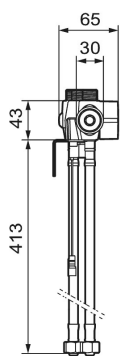

Settings:

- Programmable detection distance
- Adjustable flush time