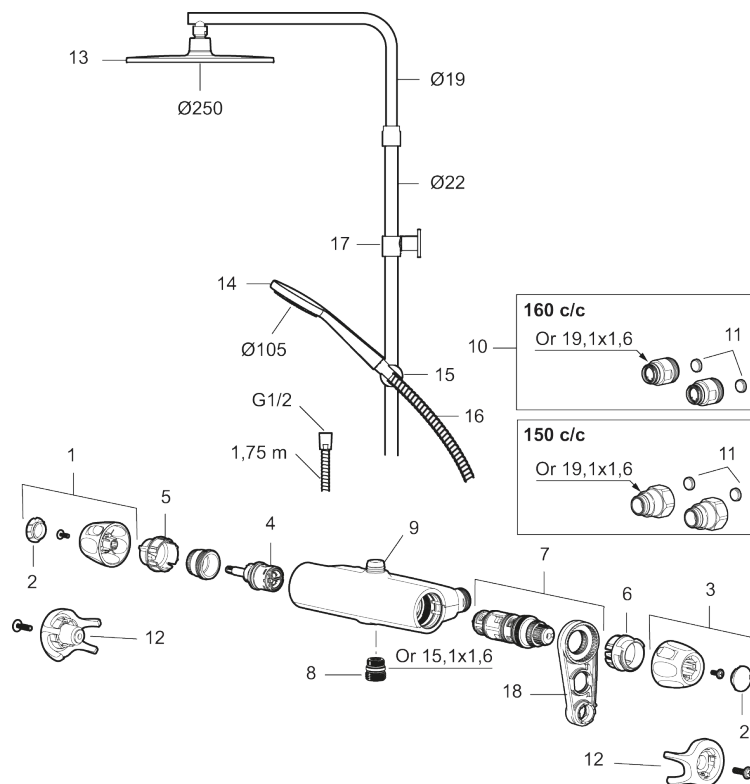

PRODUCT DESCRIPTION

9000XE head shower kit

9000XE head shower kit is a head shower kit in brushed chrome.

The telescopic shower bar allows the wall bracket's height to be adapted to the specific bathroom's ceiling height, as well as to the user's height and/or the preferred distance to the shower head.

This product is LEED certified, which means it meets the flow rate requirements applicable to certain new buildings and conversions.

Article number: 86831003

Sparepartlist

NO.	FMM NO.	RSK	DESCRIPTION
1	S600083	8218917	On/off handle, complete, krom
1	S600083.75	8218919	On/off handle, complete, brushed chrome
2	S600116	8218920	End cover, chrome
2	S600116.75	8218922	End cover, brushed chrome
3	S600082	8218914	Temperature handle, complete, chrome
3	S600082.75	8218916	Temperature handle, complete, brushed chrome
4	S600020	8441462	Ceramic headwork, with service tool (shower mixer)
5	S600117	8439714	Stop ring, reversible
6	S600087	8439711	Scalding protection ring

NO.	FMM NO.	RSK	DESCRIPTION
7	S600084	8439709	Thermostatic cartridge, complete, incl. service tool
8	S600088	8439712	Nipple M18x1-G1/2 for shower mixer
9	S600112	8920116	Nipple M18x1
10	59800800	8592005	Inlet connectors, 160 c/c
11	38632006	8590311	Filter
12	S600105	8439713	Care-handle, black, 2 pcs
13	S600092	8237548	Shower head, chrome
13	S600092.75	8237550	Shower head, brushed chrome
14	S600091	8233001	Hand shower, chrome
14	S600091.75	8233003	Hand shower, brushed chrome
15	S600093	8239502	Slider, chrome
15	S600093.75	8284780	Slider, brushed chrome
16	S600109	8252036	Shower hose, chrome
16	S600109.75	8252038	Shower hose, brushed chrome
17	S600094	8221921	Wall bracket, chrome
17	S600094.75	8221923	Wall bracket, brushed chrome
18	60770000	8591918	Service tool