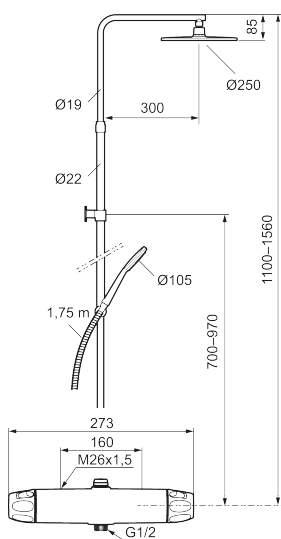

9000XE head shower kit

9000XE head shower kit is a head shower kit in brushed chrome.

The telescopic shower bar allows the wall bracket's height to be adapted to the specific bathroom's ceiling height, as well as to the user's height and/or the preferred distance to the shower head.

Unique characteristics

Backflow protection unit type **EB**

- Note! 160 c/c
- Safety mixer 9000XE and head shower set 9000XE
- With reversible headwork
- Anti lime-scale head- and hand shower
- Shower bar with slider and wall bracket with sealing
- Shower pipe can be shortened if required
- Wall bracket freely adjustable in height, 700–970 from connection and 50–100 mm from wall, 2x20 mm spacers included, with sealing, hidden pipe joint
- Lead Free material

PRODUCT DESCRIPTION

9000XE head shower kit

9000XE head shower kit is a head shower kit in brushed chrome.

The telescopic shower bar allows the wall bracket's height to be adapted to the specific bathroom's ceiling height, as well as to the user's height and/or the preferred distance to the shower head.

NO.	FMM NO.	RSK	DESCRIPTION
7	S600084	8439709	Thermostatic cartridge, complete, incl. service tool
8	S600088	8439712	Nipple M18x1-G1/2 for shower mixer
9	S600112	8920116	Nipple M18x1
10	59800800	8592005	Inlet connectors, 160 c/c
11	38632006	8590311	Filter
12	S600105	8439713	Care-handle, black, 2 pcs
13	S600092	8237548	Shower head, chrome
13	S600092.75	8237550	Shower head, brushed chrome
14	S600091	8233001	Hand shower, chrome
14	S600091.75	8233003	Hand shower, brushed chrome
15	S600093	8239502	Slider, chrome
15	S600093.75	8284780	Slider, brushed chrome
16	S600109	8252036	Shower hose, chrome
16	S600109.75	8252038	Shower hose, brushed chrome
17	S600094	8221921	Wall bracket, chrome
17	S600094.75	8221923	Wall bracket, brushed chrome
18	60770000	8591918	Service tool