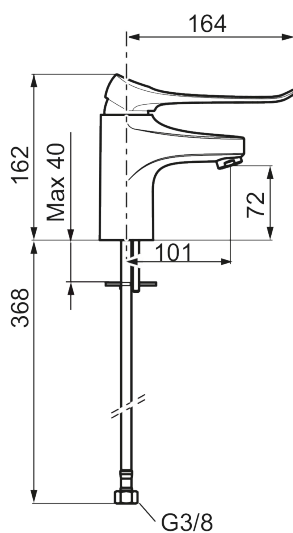

Unique characteristics

Backflow protection unit type