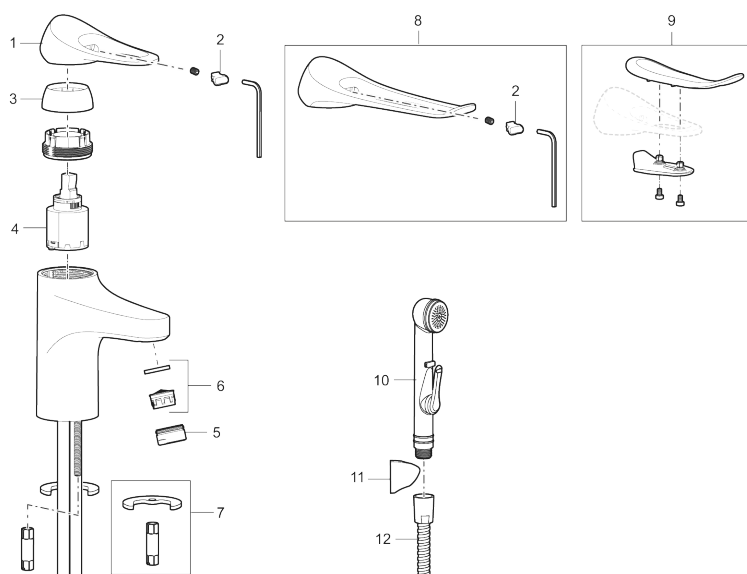

## 9000XE care basin mixer

**Article number:** 86504310 **Flow 3 bar:** 3.0 l/m

**Description:** Chrome, LEED/BREEAM compliant

- Cold Start
- Ceramic cartridge with soft closing function
- Adjustable flow control and temperature limiter
- Eco Flow (energy and water saving aerator)
- Soft PEX<sup>®</sup> hoses with 3/8" connecting nut (stainless steel braided)
- Lead Free material
- Hole diameter Ø34-37 mm

### Unique characteristics

Backflow protection unit type

### 9000XE care basin mixer

Article number: 86504310

## Sparepartlist

NO.	FMM NO.	RSK	DESCRIPTION
1	S600096	8387022	Lever, complete, chrome
1	S600096.75	8387024	Lever, complete, Brushed chrome
2	S600097	8387025	Cover lid with colour marking
3	S600101	8387029	Cover sleeve, chrome
3	S600101.75	8387031	Cover sleeve, brushed chrome
4	S600100	8387028	Ceramic cartridge with tool, for kitchen mixer (LEED) and basin mixer
4	S600099	8387027	Ceramic cartridge, for kitchen mixer (LEED) and basin mixer
4	S600178	8387036	Ceramic cartridge with tools
5	S600156	8280014	Housing M24 ext., 13 mm, chrome
5	S600156.75	8280015	Housing M24 ext., 13 mm, brushed chrome
6	S600072	8281671	Aerator insert, 3 l/min at 200–600 kPa
6	S600226	8280024	Aerator insert, 1,7 l/min at 200–600 kPa
7	S600160	8387096	Fastening kit, for basin mixer
8	S600175	8387083	Care-lever, complete
9	S600106	8397001	Care-kit
10	S600206	8233049	Self-closing hand shower, chrome
11	S600157	8239542	Wall bracket, chrome
11	S600157.75	8239544	Wall bracket, børstet krom
12	S600152	8236561	High-pressure shower hose, L=1,5 m, chrome