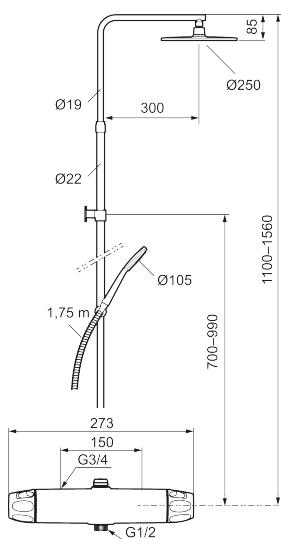

9000XE head shower kit

9000XE head shower kit is a head shower kit in brushed chrome.

The telescopic shower bar allows the wall bracket's height to be adapted to the specific bathroom's ceiling height, as well as to the user's height and/or the preferred distance to the shower head.

Unique characteristics

Backflow protection unit type **EB**

- Safety mixer 9000XE and head shower set 9000XE
- With reversible headwork
- Anti lime-scale head- and hand shower
- Shower bar with slider and wall bracket with sealing
- Shower pipe can be shortened if required
- Wall bracket freely adjustable in height, 700–990 from connection and 50–100 mm from wall, 2x20 mm spacers included, with sealing, hidden pipe joint
- Lead Free material

PRODUCT DESCRIPTION

9000XE head shower kit

9000XE head shower kit is a head shower kit in brushed chrome.

The telescopic shower bar allows the wall bracket's height to be adapted to the specific bathroom's ceiling height, as well as to the user's height and/or the preferred distance to the shower head.

NO.	FMM NO.	RSK	DESCRIPTION
7	S600084	8439709	Thermostatic cartridge, complete, incl. service tool
8	S600088	8439712	Nipple M18x1-G1/2 for shower mixer
9	S600112	8920116	Nipple M18x1
10	59800800	8592005	Inlet connectors, 160 c/c
11	38632006	8590311	Filter
12	S600105	8439713	Care-handle, black, 2 pcs
13	S600092	8237548	Shower head, chrome
13	S600092.75	8237550	Shower head, brushed chrome
14	S600091	8233001	Hand shower, chrome
14	S600091.75	8233003	Hand shower, brushed chrome
15	S600093	8239502	Slider, chrome
15	S600093.75	8284780	Slider, brushed chrome
16	S600109	8252036	Shower hose, chrome
16	S600109.75	8252038	Shower hose, brushed chrome
17	S600094	8221921	Wall bracket, chrome
17	S600094.75	8221923	Wall bracket, brushed chrome
18	60770000	8591918	Service tool