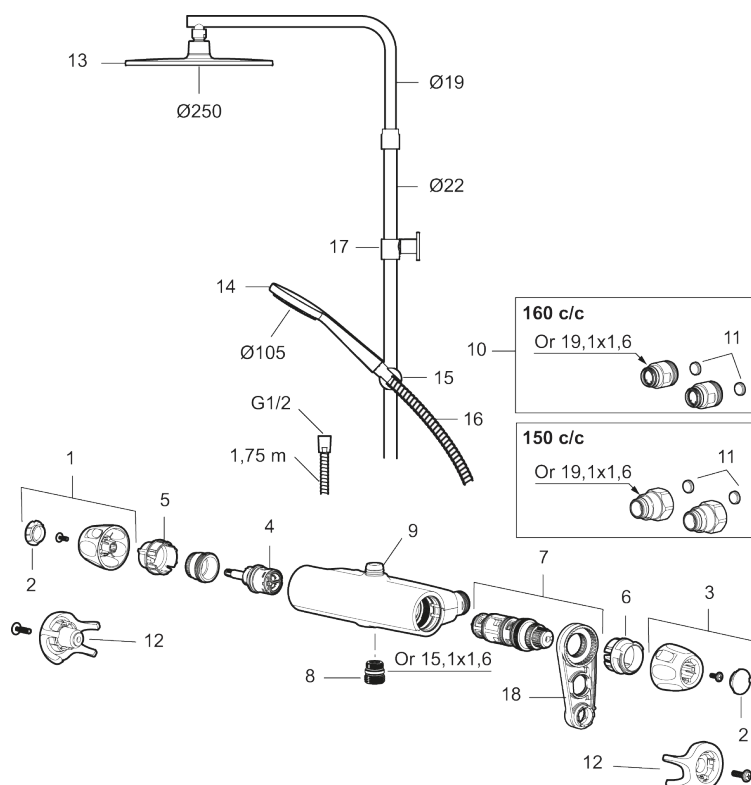

Unique characteristics

Backflow protection unit type **EB**

- Safety mixer 9000XE and head shower set 9000XE
- With reversible headwork
- Anti lime-scale head- and hand shower
- Shower bar with slider and wall bracket with sealing
- Shower pipe can be shortened if required
- Wall bracket freely adjustable in height, 700–990 from connection and 50–100 mm from wall, 2x20 mm spacers included, with sealing, hidden pipe joint
- Lead Free material

PRODUCT DESCRIPTION

9000XE head shower kit

9000XE head shower kit is a head shower kit in brushed chrome.

The telescopic shower bar allows the wall bracket's height to be adapted to the specific bathroom's ceiling height, as well as to the user's height and/or the preferred distance to the shower head.

This product is LEED/BREEAM compliant, which means it meets the flow rate requirements applicable to certain new buildings and conversions.

Article number: 86832503

Sparepartlist

NO.	FMM NO.	RSK	DESCRIPTION
1	S600083	8218917	On/off handle, complete, krom
1	S600083.75	8218919	On/off handle, complete, brushed chrome
2	S600116	8218920	End cover, chrome
2	S600116.75	8218922	End cover, brushed chrome
3	S600082	8218914	Temperature handle, complete, chrome
3	S600082.75	8218916	Temperature handle, complete, brushed chrome
4	S600020	8441462	Ceramic headwork, with service tool (shower mixer)
5	S600117	8439714	Stop ring, reversible
6	S600087	8439711	Scalding protection ring