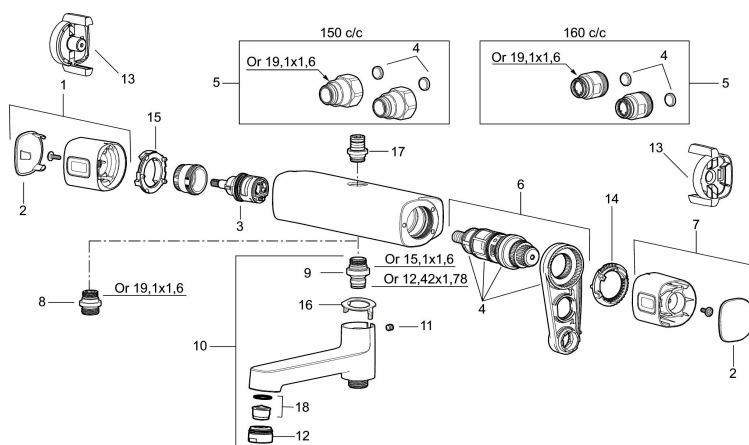

Article number: 83801500

Description: Chrome, 150 c/c

Unique characteristics

Backflow protection unit type 

- With shower connection down
- Pressure balanced thermostatic mixer
- With ceramic sealed headwork
- Temperature handle with safety stop at 38°C
- With Eco-function
- Approved non-return valves, EN-Standard EN1717

Article number: 83801500

Sparepartlist

NO.	FMM NO.	RSK	DESCRIPTION
1	35480009	8592029	On/off handle, complete
2	39031500	8592052	End cover
3	35980009	8585850	Ceramic on/off headwork, reversible
4	38680009	8591701	Filter kit incl. o-rings and service tool
5	59800800	8592005	Inlet connectors, 160 c/c
5	59810800	8592006	Inlet connectors 150 c/c (left-handed thread)
6	S600275	8397029	Thermostatic cartridge, complete, incl. service tool
7	35480109	8592033	Temperature handle, complete
8	39710800	8591967	Nipple M18x1-G1/2 for shower mixer
9	39754000	8591969	Nipple M18x1 with o-ring for bath mixer
10	83990000	8154079	Swivel spout with integrated diverter
11	38086000	8439701	Locking screw
12	29142400	8281526	Housing M24 ext., 13 mm
13	35976209	8592039	Care-handle, black, 2 pcs
14	38523000	8592058	Scalding protection ring