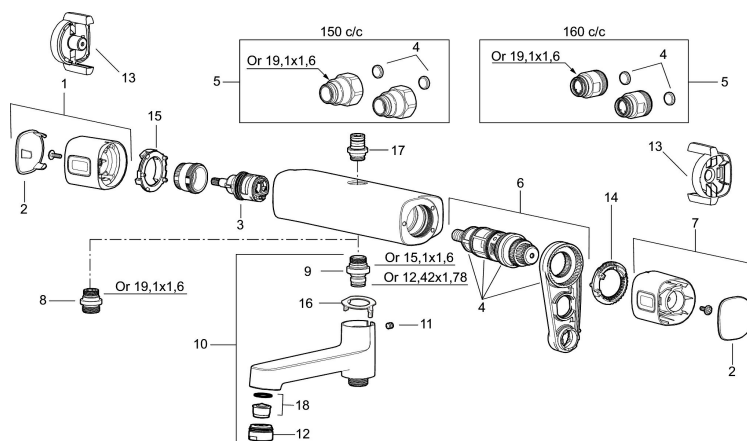

Article number: 83810000

Description: Chrome, 160 c/c

Uniqe characteristics

Backflow protection unit type

- With shower connection up
- Pressure balanced thermostatic mixer
- With ceramic sealed headwork
- Temperature handle with safety stop at 38°C
- With Eco-function
- Approved non-return valves, EN-Standard EN1717

Article number: 83810000

Sparepartlist

NO.	FMM NO.	RSK	DESCRIPTION
1	35480009	8592029	On/off handle, complete
2	39031500	8592052	End cover
3	35980009	8585850	Ceramic on/off headwork, reversible
4	38680009	8591701	Filter kit incl. o-rings and service tool
5	59800800	8592005	Inlet connectors, 160 c/c
5	59810800	8592006	Inlet connectors 150 c/c (left-handed thread)
6	38601009	8591609	Thermostatic cartridge, complete, incl. service tool
7	35480109	8592033	Temperature handle, complete
8	39710800	8591967	Nipple M18x1-G1/2 for shower mixer
9	39754000	8591969	Nipple M18x1 with o-ring for bath mixer
10	83990000	8154079	Swivel spout with integrated diverter
11	38086000	8439701	Locking screw
12	29142400	8281526	Housing M24 ext., 13 mm