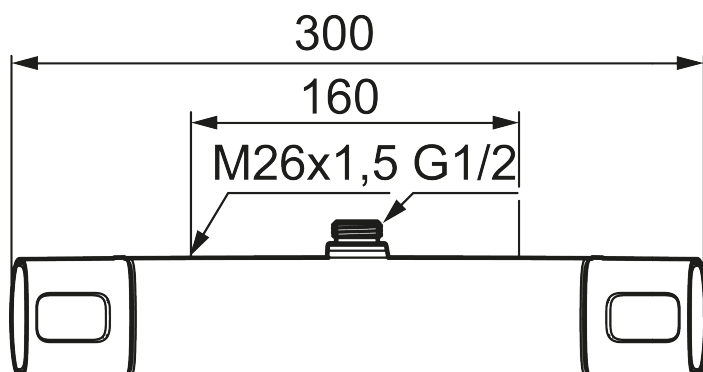

Article number: 83810000

Description: Chrome, 160 c/c

Uniqe characteristics

Backflow protection unit type

- With shower connection up
- Pressure balanced thermostatic mixer
- With ceramic sealed headwork
- Temperature handle with safety stop at 38°C
- With Eco-function
- Approved non-return valves, EN-Standard EN1717