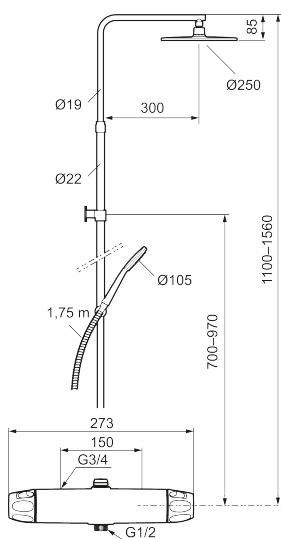

## 9000XE head shower kit

9000XE head shower kit is a head shower kit in chrome. The telescopic shower bar allows the wall bracket's height to be adapted to the specific bathroom's ceiling height, as well as to the user's height and/or the preferred distance to the shower head.

This product is LEED/BREEAM compliant, which means it meets the flow rate requirements applicable to certain new buildings and conversions.

**Article number:** 86832500 **Flow 3 bar:** 6.0 l/m

**Description:** Chrome, 150 c/c, LEED/BREEAM compliant

### Unique characteristics

Backflow protection unit type 

- Safety mixer 9000XE and head shower set 9000XE
- With reversible headwork
- Anti lime-scale head- and hand shower
- Shower bar with slider and wall bracket with sealing
- Shower pipe can be shortened if required
- Wall bracket freely adjustable in height, 700–970 from connection and 50–100 mm from wall, 2x20 mm spacers included, with sealing, hidden pipe joint
- Lead Free material

NO.	FMM NO.	RSK	DESCRIPTION
7	S600084	8439709	Thermostatic cartridge, complete, incl. service tool
7	S600271	8397030	Thermostatic cartridge, complete, without service tool
8	S600088	8439712	Nipple M18x1–G1/2 for shower mixer
9	S600112	8920116	Nipple M18x1
9	S600265		Nipple M18x1, with flow regulator 9 l/min
10	59800800	8592005	Inlet connectors, 160 c/c
11	38632006	8590311	Filter
12	S600105	8439713	Care-handle, black, 2 pcs
13	S600092	8237548	Shower head, chrome
13	S600092.75	8237550	Shower head, brushed chrome
14	S600091	8233001	Hand shower, chrome
14	S600091.75	8233003	Hand shower, brushed chrome
15	S600093	8239502	Slider, chrome
15	S600093.75	8284780	Slider, brushed chrome
16	S600109	8252036	Shower hose, chrome
16	S600109.75	8252038	Shower hose, brushed chrome
17	S600094	8221921	Wall bracket, chrome
17	S600094.75	8221923	Wall bracket, brushed chrome
18	S600298	3870203	Service tool