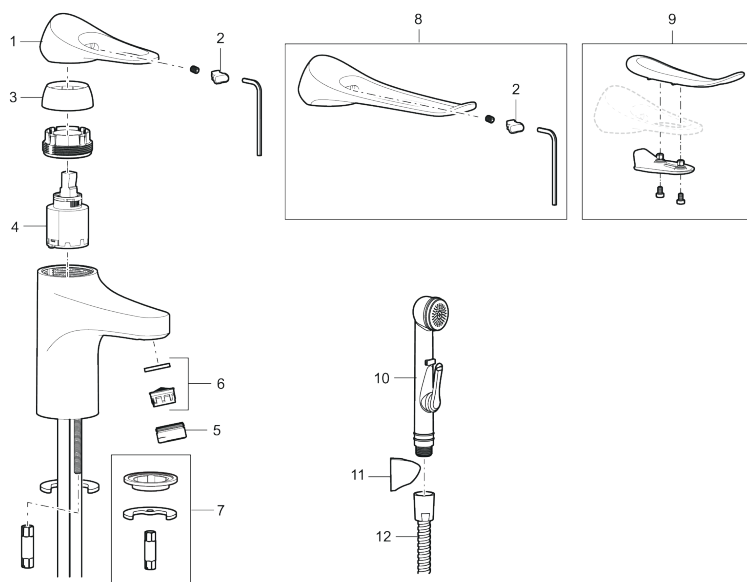

Description: Brushed chrome

- Cold Start
- Ceramic cartridge with soft closing function
- Adjustable flow control and temperature limiter
- Eco Flow (energy and water saving aerator)
- Soft PEX[®] hoses with 3/8" connecting nut (stainless steel braided)
- Lead Free material
- Hole diameter Ø34-37 mm

Unique characteristics

Backflow protection unit type 

PRODUCT DESCRIPTION

9000XE basin mixer

9000XE basin mixer is a basin mixer in brushed chrome. Its classic design and water-saving function make it a natural choice for the bathroom.

Article number: 86500013

Sparepartlist

NO.	FMM NO.	RSK	DESCRIPTION
1	S600096	8387022	Lever, complete, chrome
1	S600096.75	8387024	Lever, complete, Brushed chrome
2	S600097	8387025	Cover lid with colour marking
3	S600101	8387029	Cover sleeve, chrome
3	S600101.75	8387031	Cover sleeve, brushed chrome
4	S600100	8387028	Ceramic cartridge with tool, for kitchen mixer (LEED) and basin mixer
4	S600099	8387027	Ceramic cartridge, without tool, for kitchen mixer (LEED) and basin mixer
4	S600178	8387036	Ceramic cartridge with tools
4	S600272	8387234	Ceramic cartridge, without tool
5	S600156	8280014	Housing M24 ext., 13 mm, chrome
5	S600156.75	8280015	Housing M24 ext., 13 mm, brushed chrome
6	S600072	8281671	Aerator insert, 3 l/min at 200–600 kPa
6	S600226	8280024	Aerator insert, 1,7 l/min at 200–600 kPa
7	S600160	8387096	Fastening kit, for basin mixer
8	S600175	8387083	Care-lever, complete
9	S600106	8397001	Care-kit
10	S600206	8233049	Self-closing hand shower, chrome

NO.	FMM NO.	RSK	DESCRIPTION
11	S600157	8239542	Wall bracket, chrome
11	S600157.75	8239544	Wall bracket, børstet krom
12	S600152	8236561	High-pressure shower hose, L=1,5 m, chrome