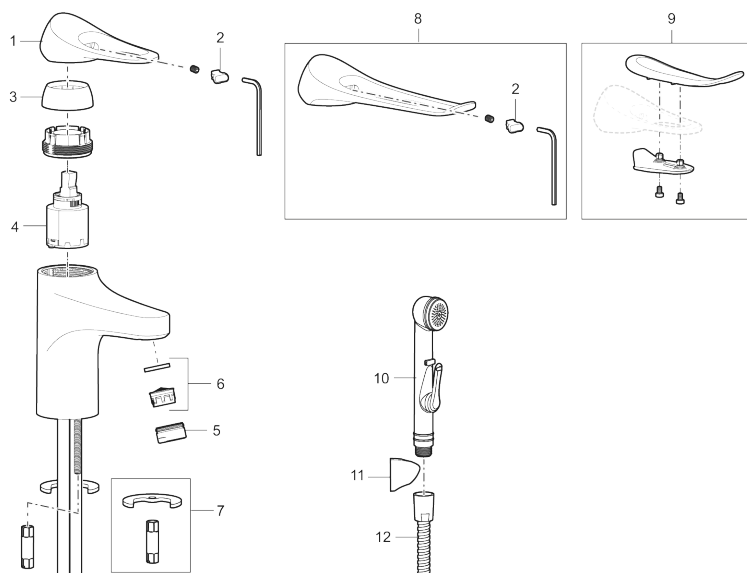

9000XE basin mixer

9000XE basin mixer is a basin mixer in chrome. Its classic design and water-saving function make it a natural choice for the bathroom. The product comes with a push-down waste.

Article number: 86535010 Flow 3 bar: 4.5 l/m

Description: Chrome

- With push-down waste
- Cold Start
- Ceramic cartridge with soft closing function
- Adjustable flow control and temperature limiter
- Eco Flow (energy and water saving aerator)
- Soft PEX® hoses with 3/8" connecting nut (stainless steel braided)
- Lead Free material
- Hole diameter Ø34-37 mm

Unique characteristics

Backflow protection unit type **AA**

PRODUCT DESCRIPTION

9000XE basin mixer

9000XE basin mixer is a basin mixer in chrome. Its classic design and water-saving function make it a natural choice for the bathroom. The product comes with a push-down waste.

Article number: 86535010

Sparepartlist

NO.	FMM NO.	RSK	DESCRIPTION
1	S600096	8387022	Lever, complete, chrome
1	S600096.75	8387024	Lever, complete, Brushed chrome
2	S600097	8387025	Cover lid with colour marking
3	S600101	8387029	Cover sleeve, chrome
3	S600101.75	8387031	Cover sleeve, brushed chrome
4	S600100	8387028	Ceramic cartridge with tool, for kitchen mixer (LEED) and basin mixer
4	S600099	8387027	Ceramic cartridge, for kitchen mixer (LEED) and basin mixer
4	S600178	8387036	Ceramic cartridge with tools
5	S600156	8280014	Housing M24 ext., 13 mm, chrome
5	S600156.75	8280015	Housing M24 ext., 13 mm, brushed chrome
6	S600072	8281671	Aerator insert, 3 l/min at 200–600 kPa
6	S600226	8280024	Aerator insert, 1,7 l/min at 200–600 kPa
7	S600160	8387096	Fastening kit, for basin mixer
8	S600175	8387083	Care-lever, complete
9	S600106	8397001	Care-kit
10	S600206	8233049	Self-closing hand shower, chrome