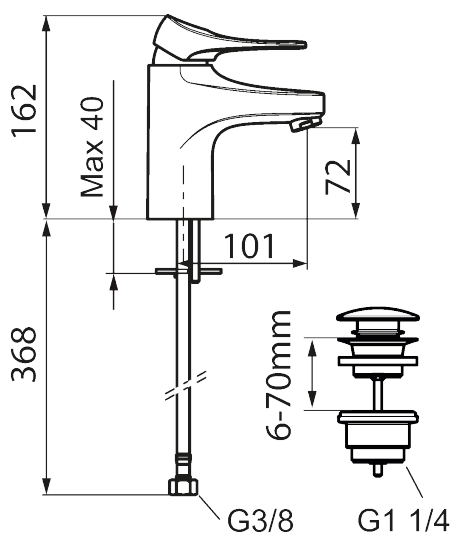

9000XE basin mixer

9000XE basin mixer is a basin mixer in chrome. Its classic design and water-saving function make it a natural choice for the bathroom. The product comes with a push-down waste.

Article number: 86535010 Flow 3 bar: 4.5 l/m

Description: Chrome

- With push-down waste
- Cold Start
- Ceramic cartridge with soft closing function
- Adjustable flow control and temperature limiter
- Eco Flow (energy and water saving aerator)
- Soft PEX® hoses with 3/8" connecting nut (stainless steel braided)
- Lead Free material
- Hole diameter Ø34-37 mm

Unique characteristics

Backflow protection unit type **AA**

PRODUCT DESCRIPTION

9000XE basin mixer

9000XE basin mixer is a basin mixer in chrome. Its classic design and water-saving function make it a natural choice for the bathroom. The product comes with a push-down waste.

NO.	FMM NO.	RSK	DESCRIPTION
11	S600157	8239542	Wall bracket, chrome
11	S600157.75	8239544	Wall bracket, børstet krom
12	S600152	8236561	High-pressure shower hose, L=1,5 m, chrome