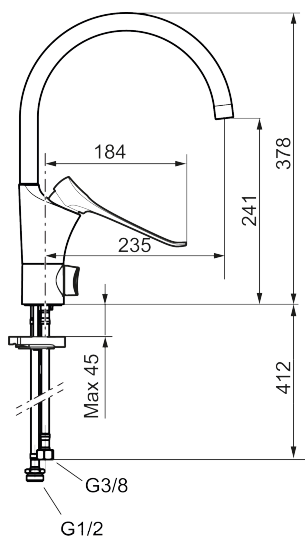

9000XE care kitchen mixer

Article number: 86014010

Description: Chrome

- Cold Start
- Ceramic cartridge with soft closing function
- Adjustable flow control and temperature limiter
- Eco Flow (energy and water saving aerator)
- Swivel spout, limitation part for 60°, 85°, 110° or 360° included
- With dish washer valve, switchable between cold and hot water. Pre-set on cold water
- Soft PEX® hoses with 3/8" connecting nut (stainless steel braided)
- Lead Free material
- Hole diameter Ø34-37 mm

Unique characteristics

Energy class

Backflow protection unit type

PRODUCT DESCRIPTION

9000XE care kitchen mixer

Article number: 86014010

Sparepartlist

NO.	FMM NO.	RSK	DESCRIPTION
1	S600103	8387035	Spout, U-model, chrome
1	S600103.75	8387037	Spout, U-model, brushed chrome
2	S600155	8280012	Housing M22 int., chrome
2	S600155.75	8280013	Housing M22 int., brushed chrome
3	29102910	8281534	Aerator insert, 5,5–6,5 l/min at 300kPa
3	29100500	8281532	Aerator insert, 5 l/min at 200–600 kPa
3	S600072	8281671	Aerator insert, 3 l/min at 200–600 kPa
4	S600102	8387032	Spout, C-model, chrome
4	S600102.75	8387034	Spout, C-model, brushed chrome
5	S600096	8387022	Lever, complete, chrome
5	S600096.75	8387024	Lever, complete, Brushed chrome
6	S600097	8387025	Cover lid with colour marking
7	S600101	8387029	Cover sleeve, chrome
7	S600101.75	8387031	Cover sleeve, brushed chrome