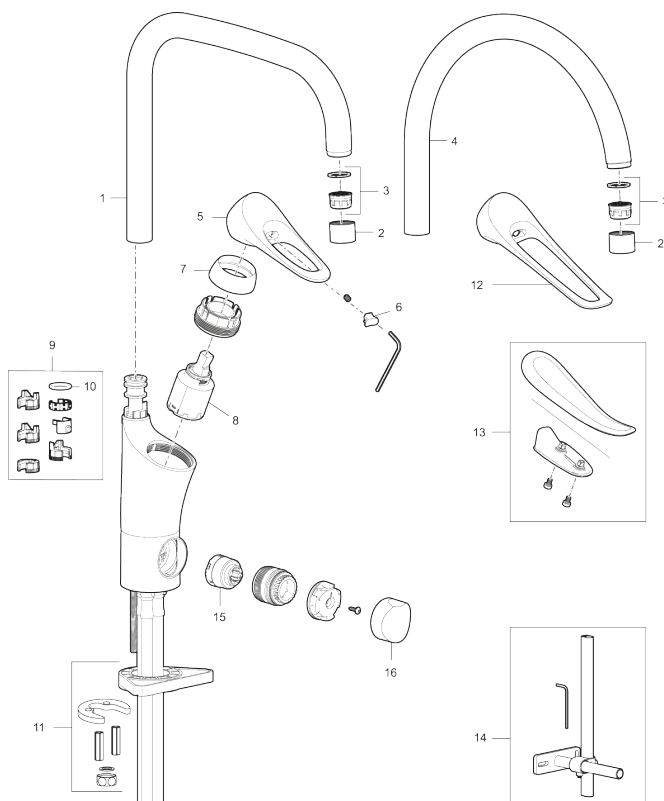

9000XE care kitchen mixer

Article number: 86014010

Description: Chrome

- Cold Start
- Ceramic cartridge with soft closing function
- Adjustable flow control and temperature limiter
- Eco Flow (energy and water saving aerator)
- Swivel spout, limitation part for 60°, 85°, 110° or 360° included
- With dish washer valve, switchable between cold and hot water. Pre-set on cold water
- Soft PEX® hoses with 3/8" connecting nut (stainless steel braided)
- Lead Free material
- Hole diameter Ø34-37 mm

Unique characteristics

Energy class

Backflow protection unit type

PRODUCT DESCRIPTION

9000XE care kitchen mixer

Article number: 86014010

Sparepartlist

NO.	FMM NO.	RSK	DESCRIPTION
1	S600103	8387035	Spout, U-model, chrome
1	S600103.75	8387037	Spout, U-model, brushed chrome
2	S600155	8280012	Housing M22 int., chrome
2	S600155.75	8280013	Housing M22 int., brushed chrome
3	29102910	8281534	Aerator insert, 5,5–6,5 l/min at 300kPa
3	29100500	8281532	Aerator insert, 5 l/min at 200–600 kPa
3	S600072	8281671	Aerator insert, 3 l/min at 200–600 kPa
4	S600102	8387032	Spout, C-model, chrome
4	S600102.75	8387034	Spout, C-model, brushed chrome
5	S600096	8387022	Lever, complete, chrome
5	S600096.75	8387024	Lever, complete, Brushed chrome
6	S600097	8387025	Cover lid with colour marking
7	S600101	8387029	Cover sleeve, chrome
7	S600101.75	8387031	Cover sleeve, brushed chrome