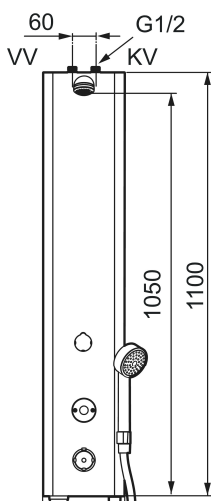

## FM Mattsson tronic shower panel WMS, with thermostatic function, battery operation

**Article number:** 95076002

**Description:** Matte white, battery operation, included battery

### Unique characteristics

Backflow protection unit type

- Shower panel with possibilities of wireless connection (subscription is required)
- With hand shower and hose
- Thermostatic function, with adjustable temperature
- Battery operation, can be converted to mains operation
- Connection up G1/2". Ball valve are ordered seperately
- With solenoid valve and filter
- Programmable start button. Rinsing time from 10–60 seconds, (30 seconds is the factory preset)
- Flush Timeout - safety shut-off to prevent flooding, maximum of 5 minutes
- Jet angle adjustable +/- 5°
- Flow limiter 9 l/min
- Stainless look
- Can be turned off by solenoid valve (eg for cleaning)
- Stainless steel design with powder-coated casing. Standard colour white NCS S0500-N, Gloss 30, other colours and gloss levels available on request.
- Low power consumption - Long life
- Equipped with system for thermal disinfection against legionella
- IP class sensor, IP67
- Approved non-return valves, EN-Standard EN1717

## Sparepartlist

NO.	FMM NO.	RSK	DESCRIPTION
1	29182000	8221808	Shower strainer
2	39090700	8221813	Connection hose, 0,7 m
3	59072000	8221814	Cartridge for diverter
4	16221700	8221796	Handle for diverter
5	38607000	8591963	Thermostatic cartridge, complete, incl. service tool
6	S600222	8239545	Temperature handle, complete
7	16222600	8438816	Cover plug for battery, black
8	34831750	8221810	Shower hose, 1,75 m
9	94760900	8221816	Hand shower
10	29900600	8224321	Flow limiter, constant flow 6 l/min at 200–600 kPa
10	29900900	8221809	Flow limiter, constant flow 9 l/min at 200–600 kPa
10	29901200	8224320	Flow limiter, constant flow 12 l/min at 200–600 kPa
11	16216500	8438815	Electronic unit