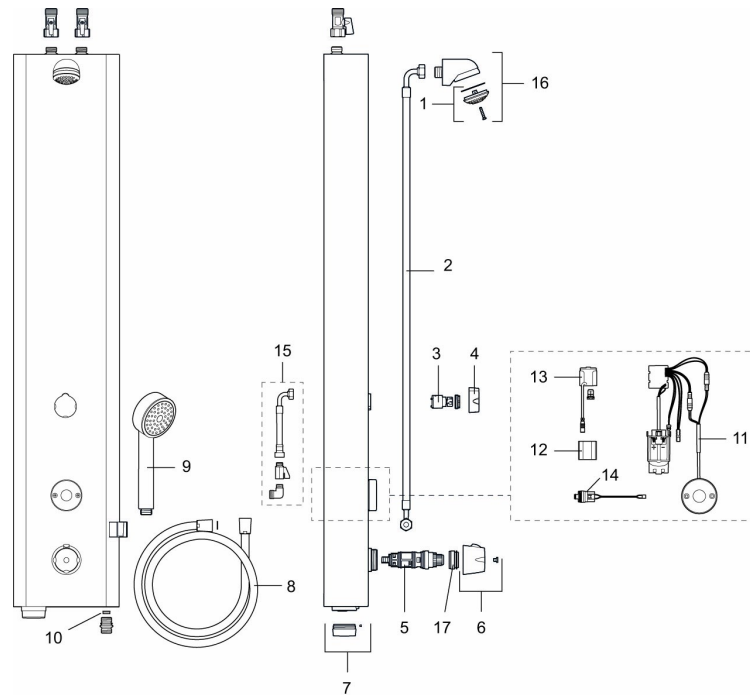

### Unique characteristics

Backflow protection unit type

- Shower panel with possibilities of wireless connection (subscription is required)
- With hand shower and hose
- Thermostatic function, with adjustable temperature
- Battery operation, can be converted to mains operation
- Connection up G1/2". Ball valve are ordered seperately
- With solenoid valve and filter
- Programmable start button. Rinsing time from 10–60 seconds, (30 seconds is the factory preset)
- Flush Timeout - safety shut-off to prevent flooding, maximum of 5 minutes
- Jet angle adjustable +/- 5°
- Flow limiter 9 l/min
- Stainless look
- Can be turned off by solenoid valve (eg for cleaning)
- Stainless steel design with powder-coated casing. Standard colour white NCS S0500-N, Gloss 30, other colours and gloss levels available on request.
- Low power consumption - Long life
- Equipped with system for thermal disinfection against legionella
- IP class sensor, IP67
- Approved non-return valves, EN-Standard EN1717

### Installation:

- Easy to change battery under the service cover without turning off the water supply

- Mains operation requires installation of the AC adapter FMM S600132, and power supply FMM S600129 alternatively transformer FMM S600128, plus extension cable FMM S600127

## Sparepartlist

NO.	FMM NO.	RSK	DESCRIPTION
1	29182000	8221808	Shower strainer
2	39090700	8221813	Connection hose, 0,7 m
3	59072000	8221814	Cartridge for diverter
4	16221700	8221796	Handle for diverter
5	38607000	8591963	Thermostatic cartridge, complete, incl. service tool
6	S600222	8239545	Temperature handle, complete
7	16222600	8438816	Cover plug for battery, black
8	34831750	8221810	Shower hose, 1,75 m
9	94760900	8221816	Hand shower
10	29900600	8224321	Flow limiter, constant flow 6 l/min at 200–600 kPa
10	29900900	8221809	Flow limiter, constant flow 9 l/min at 200–600 kPa
10	29901200	8224320	Flow limiter, constant flow 12 l/min at 200–600 kPa
11	16216500	8438815	Electronic unit