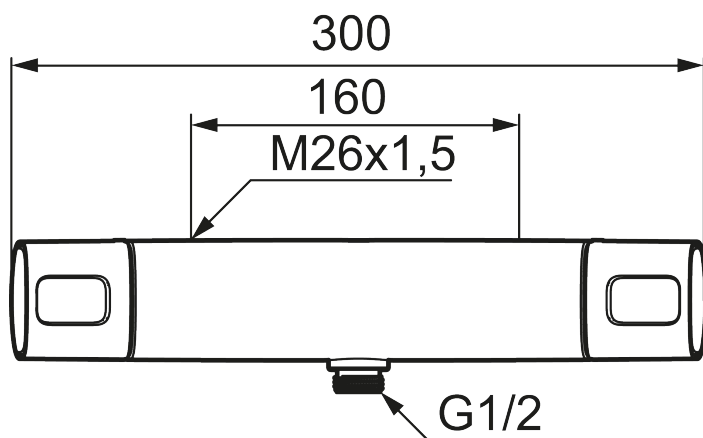

Article number: 85800000

Description: Chrome, 160 c/c, Lead Free

Uniqe characteristics

Backflow protection unit type 

- With shower connection down
- Pressure balanced thermostatic mixer
- With ceramic sealed headwork
- Temperature handle with safety stop at 38°C
- With Eco-function
- Approved non-return valves, EN-Standard EN1717