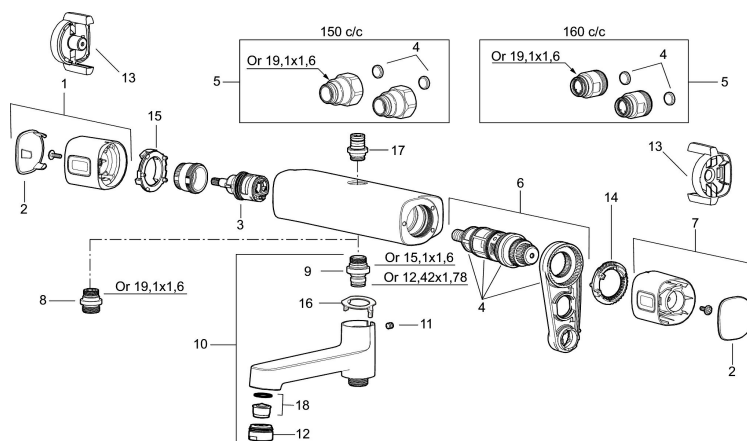

Article number: 85800000

Description: Chrome, 160 c/c, Lead Free

Uniqe characteristics

Backflow protection unit type 

- With shower connection down
- Pressure balanced thermostatic mixer
- With ceramic sealed headwork
- Temperature handle with safety stop at 38°C
- With Eco-function
- Approved non-return valves, EN-Standard EN1717

Article number: 85800000

Sparepartlist

NO.	FMM NO.	RSK	DESCRIPTION
1	35480009	8592029	On/off handle, complete
2	39031500	8592052	End cover
3	35980009	8585850	Ceramic on/off headwork, reversible
4	38680009	8591701	Filter kit incl. o-rings and service tool
5	59800800	8592005	Inlet connectors, 160 c/c
5	59810800	8592006	Inlet connectors 150 c/c (left-handed thread)
6	38601009	8591609	Thermostatic cartridge, complete, incl. service tool
7	35480109	8592033	Temperature handle, complete
8	39710800	8591967	Nipple M18x1-G1/2 for shower mixer
9	39754000	8591969	Nipple M18x1 with o-ring for bath mixer
10	83990000	8154079	Swivel spout with integrated diverter
11	38086000	8439701	Locking screw
12	29142400	8281526	Housing M24 ext., 13 mm