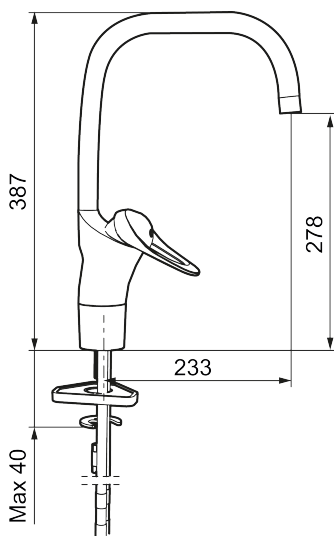

Unique characteristics

Backflow protection unit type 

9000E I kitchen mixer

An optimal fusion of design and function. The FM Mattsson 9000E range ushers in a new generation of mixers that are environmentally engineered down to the last detail. The mixer brings beauty and technical perfection to your kitchen. Even in its basic version, the mixer has unique functions that save energy without compromising on comfort.

Article number: 80100000 **Flow 3 bar:** 7.4 l/m

Description: Chrome, connection flat end Ø10 mm

- Cold Start
- Ceramic cartridge with soft closing function
- Adjustable flow control and temperature limiter
- Eco Flow (energy and water saving aerator)
- Swivel spout 60°, 85°, 110° or 360° (limitation part for 60° or 110° included)
- Soft PEX[®] hoses (stainless steel braided)
- Hole diameter Ø34-37 mm