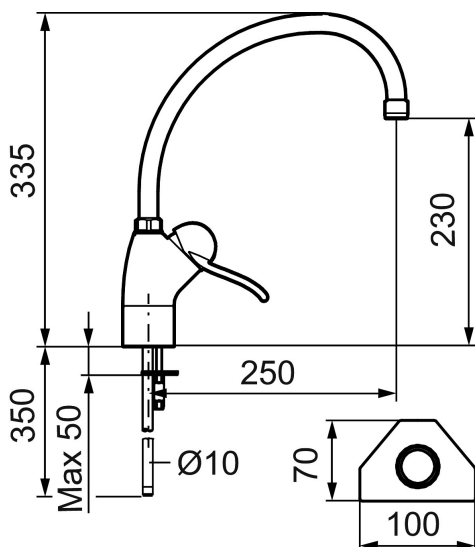

9000 kitchen mixer

The FM Mattsson 9000 kitchen mixer has a harmonious, classic design. Standard features include a hot water lock, adjustable flow control, a soft-close mechanism and a ceramic seal. These features eliminate the risk of scalding, and protect the pipes by preventing water hammering. With its popular, user-friendly design, this has been Sweden's best selling mixer for many years.

Article number: 91100000 **Flow 3 bar:** 14.0 l/m

Description: Chrome, with CU Ø10 mm

Uniqe characteristics

Backflow protection unit type

- Ceramic cartridge with soft closing function
- Adjustable flow control and temperature limiter
- Swivel spout 110°
- Hole diameter Ø28 mm

Article number: 91100000

Sparepartlist

NO.	FMM NO.	RSK	DESCRIPTION
	37023000	8328831	Gasket kit, for Ø19 mm spout
	37022200	8328834	Gasket kit, for Ø22 mm spout
1	59310000	8591763	Lever, complete, L=110 mm, chrome
1	59311450	8591827	Lever, complete, L=145 mm, chrome
1	59351900	8591832	Lever, complete, L=190 mm, chrome (not loop handle)
1	59352900	8591833	Lever, complete, L=290 mm, chrome (not loop handle)
2	38731006	8591765	Lock screw
3	59320000	8591766	Cover lid with colour marking
4	59330000	8591829	Cover ring, chrome
5	38050002	8242233	Fastening nipple
6	59110000	8591770	Ceramic cartridge, not cold start (red ring)

NO.	FMM NO.	RSK	DESCRIPTION
6	59120000	8591769	Ceramic cartridge, cold start (green ring)
7	38170000	8154016	Spout, chrome
8	29142200	8281524	Housing M22 int.
9	59200000	8154050	Spout Ø22, chrome
10	59303000	8591821	Soft closing headwork, complete, with lever 110 mm, chrome
11	37802850	8141748	O-ring 42,2x3,0
12	39101500	8591858	Connection pipes, CU 10x392, raw brass (for mixers without on/off valve)
13	39141000	8186888	Fastening kit, for mixers without on/off valve
14	38740100	8295344	Plug M10x1
15	29102419	8909483	Aerator insert, 11-15 l/min at 300kPa
16	38871000	8154308	Sleeve nipple, chrome
17	59392009	8141761	Limitation rings