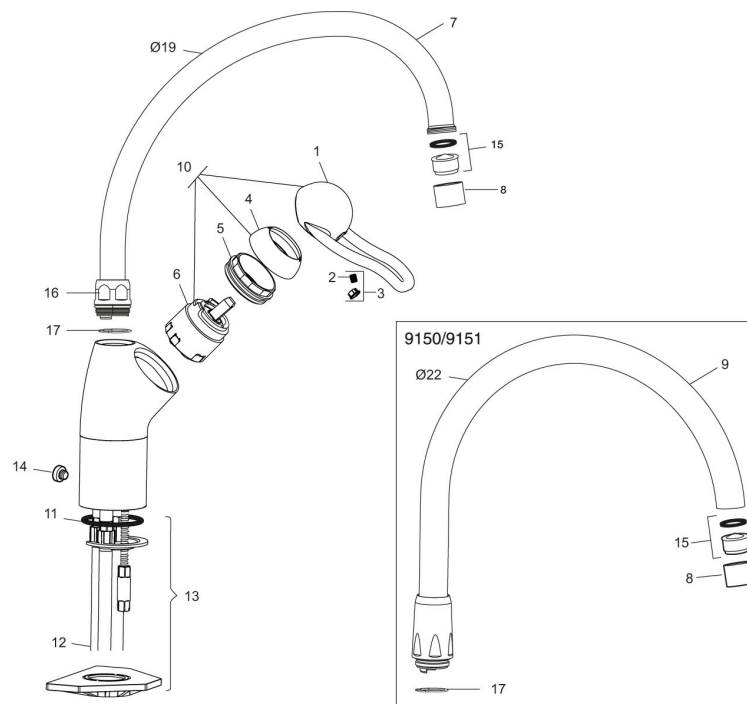

Article number: 91100000 **Flow 3 bar:** 14.0 l/m

Description: Chrome, with CU Ø10 mm

Uniqe characteristics

Backflow protection unit type

- Ceramic cartridge with soft closing function
- Adjustable flow control and temperature limiter
- Swivel spout 110°
- Hole diameter Ø28 mm

PRODUCT DESCRIPTION

9000 kitchen mixer

The FM Mattsson 9000 kitchen mixer has a harmonious, classic design. Standard features include a hot water lock, adjustable flow control, a soft-close mechanism and a ceramic seal. These features eliminate the risk of scalding, and protect the pipes by preventing water hammering. With its popular, user-friendly design, this has been Sweden's best selling mixer for many years.

Article number: 91100000

Sparepartlist

NO.	FMM NO.	RSK	DESCRIPTION
	37023000	8328831	Gasket kit, for Ø19 mm spout
	37022200	8328834	Gasket kit, for Ø22 mm spout
1	59310000	8591763	Lever, complete, L=110 mm, chrome
1	59311450	8591827	Lever, complete, L=145 mm, chrome
1	59351900	8591832	Lever, complete, L=190 mm, chrome (not loop handle)
1	59352900	8591833	Lever, complete, L=290 mm, chrome (not loop handle)
2	38731006	8591765	Lock screw
3	59320000	8591766	Cover lid with colour marking
4	59330000	8591829	Cover ring, chrome
5	38050002	8242233	Fastening nipple
6	59110000	8591770	Ceramic cartridge, not cold start (red ring)

NO.	FMM NO.	RSK	DESCRIPTION
6	59120000	8591769	Ceramic cartridge, cold start (green ring)
7	38170000	8154016	Spout, chrome
8	29142200	8281524	Housing M22 int.
9	59200000	8154050	Spout Ø22, chrome
10	59303000	8591821	Soft closing headwork, complete, with lever 110 mm, chrome
11	37802850	8141748	O-ring 42,2x3,0
12	39101500	8591858	Connection pipes, CU 10x392, raw brass (for mixers without on/off valve)
13	39141000	8186888	Fastening kit, for mixers without on/off valve
14	38740100	8295344	Plug M10x1
15	29102419	8909483	Aerator insert, 11-15 l/min at 300kPa
16	38871000	8154308	Sleeve nipple, chrome
17	59392009	8141761	Limitation rings