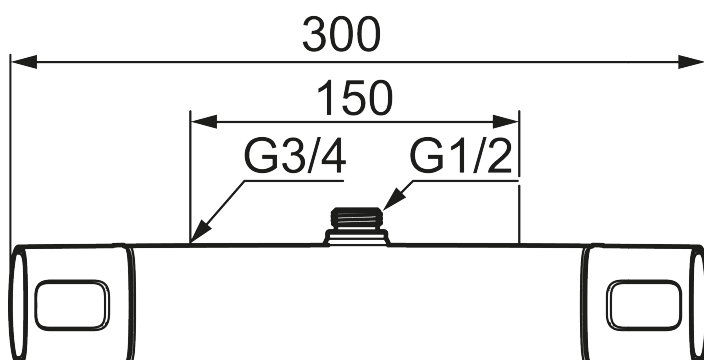

Article number: 83811500

Description: Chrome

Unique characteristics

Backflow protection unit type 

- With shower connection up
- Pressure balanced thermostatic mixer
- With ceramic sealed headwork
- Temperature handle with safety stop at 38°C
- With Eco-function
- Approved non-return valves, EN-Standard EN1717