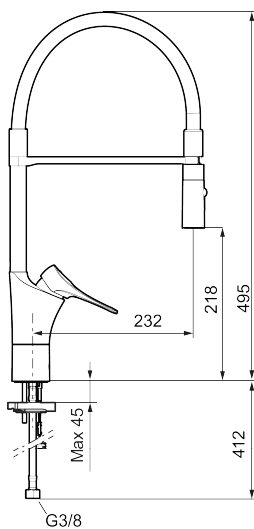

Unique characteristics

Backflow protection unit type **EB**

9000XE flexi kitchen mixer

Article number: 86140013 **Flow 3 bar:** 6.0 l/m

Description: Brushed chrome, with integrated electronic dish washer cut-off

- Cold Start
- Ceramic cartridge with soft closing function
- Adjustable flow control and temperature limiter
- Hose, limitation part for 60°, 85°, 110° or 360° included
- Nozzle with concentrated jet and handshower
- With integrated electronic dish washer cut-off, automatic shut-off after 4 or 12 hours
- Soft PEX® hoses with 3/8" connecting nut (stainless steel braided)
- Approved non-return valves, EN-Standard EN1717
- Lead Free material
- Hole diameter Ø34-37 mm