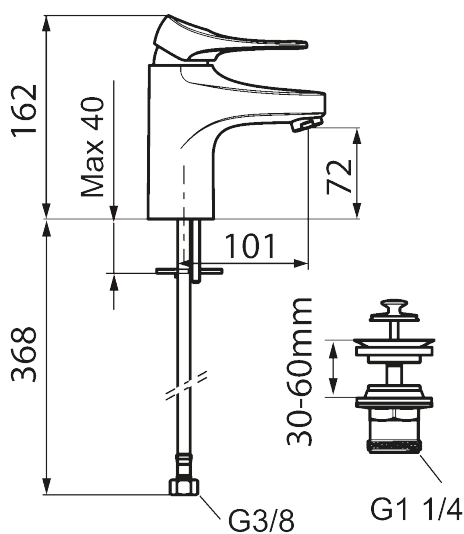

9000XE basin mixer

9000XE basin mixer is a basin mixer in chrome. Its classic design and water-saving function make it a natural choice for the bathroom. The product comes with a captive waste.

Article number: 86530010 Flow 3 bar: 4.5 l/m

Description: Chrome

- With captive waste, lower part in plastic
- Cold Start
- Ceramic cartridge with soft closing function
- Adjustable flow control and temperature limiter
- Eco Flow (energy and water saving aerator)
- Soft PEX[®] hoses with 3/8" connecting nut (stainless steel braided)
- Lead Free material
- Hole diameter Ø34-37 mm

Unique characteristics

Backflow protection unit type **AA**

PRODUCT DESCRIPTION

9000XE basin mixer

9000XE basin mixer is a basin mixer in chrome. Its classic design and water-saving function make it a natural choice for the bathroom. The product comes with a captive waste.

NO.	FMM NO.	RSK	DESCRIPTION
11	S600157.75	8239544	Wall bracket, børstet krom
12	S600152	8236561	High-pressure shower hose, L=1,5 m, chrome