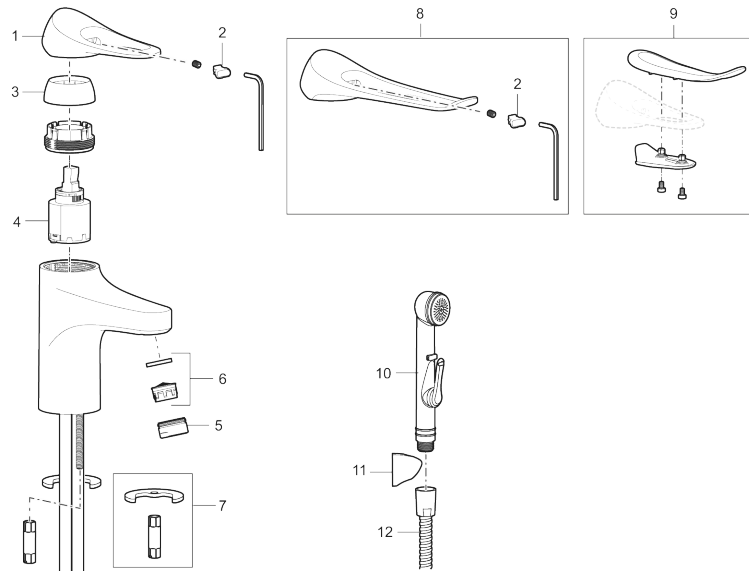

9000XE basin mixer

9000XE basin mixer is a basin mixer in chrome. Its classic design and water-saving function make it a natural choice for the bathroom. The product comes with a captive waste.

Article number: 86530010 Flow 3 bar: 4.5 l/m

Description: Chrome

- With captive waste, lower part in plastic
- Cold Start
- Ceramic cartridge with soft closing function
- Adjustable flow control and temperature limiter
- Eco Flow (energy and water saving aerator)
- Soft PEX[®] hoses with 3/8" connecting nut (stainless steel braided)
- Lead Free material
- Hole diameter Ø34-37 mm

Unique characteristics

Backflow protection unit type **AA**

PRODUCT DESCRIPTION

9000XE basin mixer

9000XE basin mixer is a basin mixer in chrome. Its classic design and water-saving function make it a natural choice for the bathroom. The product comes with a captive waste.

Article number: 86530010

Sparepartlist

NO.	FMM NO.	RSK	DESCRIPTION
1	S600096	8387022	Lever, complete, chrome
1	S600096.75	8387024	Lever, complete, Brushed chrome
2	S600097	8387025	Cover lid with colour marking
3	S600101	8387029	Cover sleeve, chrome
3	S600101.75	8387031	Cover sleeve, brushed chrome
4	S600100	8387028	Ceramic cartridge with tool, for kitchen mixer (LEED) and basin mixer
4	S600099	8387027	Ceramic cartridge, for kitchen mixer (LEED) and basin mixer
4	S600178	8387036	Ceramic cartridge with tools
5	S600156	8280014	Housing M24 ext., 13 mm, chrome
5	S600156.75	8280015	Housing M24 ext., 13 mm, brushed chrome
6	S600072	8281671	Aerator insert, 3 l/min at 200–600 kPa
6	S600226	8280024	Aerator insert, 1,7 l/min at 200–600 kPa
7	S600160	8387096	Fastening kit, for basin mixer
8	S600175	8387083	Care-lever, complete
9	S600106	8397001	Care-kit
10	S600206	8233049	Self-closing hand shower, chrome
11	S600157	8239542	Wall bracket, chrome