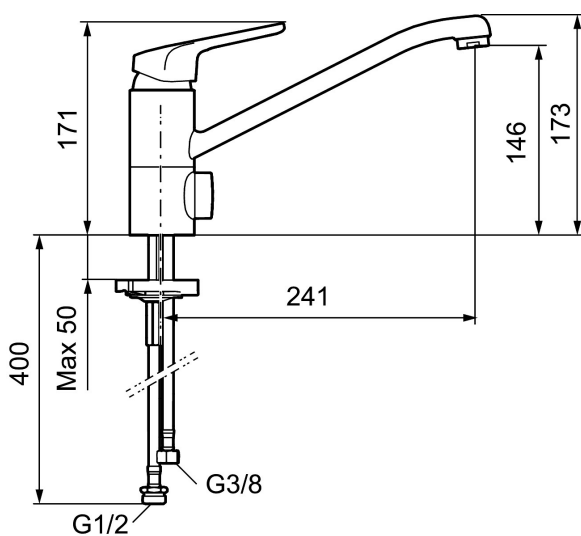

**Article number:** 83210010 **Flow 3 bar:** 9.0 l/m

**Description:** Chrome, connection nut G3/8"

### Unique characteristics

Backflow protection unit type 

- Cold Start
- Ceramic cartridge with soft closing function
- Adjustable flow control and temperature limiter
- Eco Flow (energy and water saving aerator)
- Swivel spout 110°
- With dish washer valve, switchable between cold and hot water. Pre-set on cold water
- Soft PEX<sup>®</sup> hoses (stainless steel braided)
- Hole diameter Ø34-37 mm