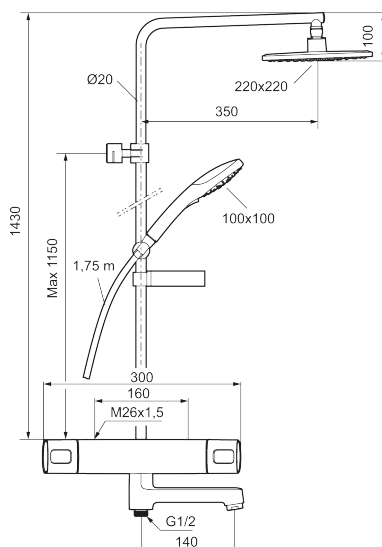

Article number: 83930000 Flow 3 bar: 22.0 l/m

Description: Chrome, 160 c/c

Uniqe characteristics

Backflow protection unit type

- Safety mixer Siljan and head shower set Siljan
- With reversible headwork
- Svivel spout with integrated diverter
- Anti lime-scale head- and hand shower
- Eco Flow, hand shower 9 l/min and head shower 12 l/min
- Shower bar with slider, soap dish and wall bracket with sealing
- Shower pipe can be shortened if required
- Flexible wall bracket ± 5 mm in height and 50–100 mm from wall, 2x18 mm spacers included, with sealing, hidden pipe joint

NO.	FMM NO.	RSK	DESCRIPTION
1	35480009	8592029	On/off handle, complete
2	39031500	8592052	End cover
3	35980009	8585850	Ceramic on/off headwork, reversible
4	38680009	8591701	Filter kit incl. o-rings and service tool
5	59800800	8592005	Inlet connectors, 160 c/c
5	59810800	8592006	Inlet connectors 150 c/c (left-handed thread)
6	38601009	8591609	Thermostatic cartridge, complete, incl. service tool
7	35480109	8592033	Temperature handle, complete
8	39710800	8591967	Nipple M18x1-G1/2 for shower mixer
9	39754000	8591969	Nipple M18x1 with o-ring for bath mixer
10	83990000	8154079	Swivel spout with integrated diverter
11	38086000	8439701	Locking screw
12	29142400	8281526	Housing M24 ext., 13 mm
13	35976209	8592039	Care-handle, black, 2 pcs
14	38523000	8592058	Scalding protection ring

NO.	FMM NO.	RSK	DESCRIPTION
15	38531000	8592059	Stop ring, standard
15	38531040	8592060	Stop ring, reversible
16	38521000	8295345	Stop ring
17	39716000		Nipple M18x1
18	29102650	8281547	Aerator insert, 20–24 l/min at 300 kPa