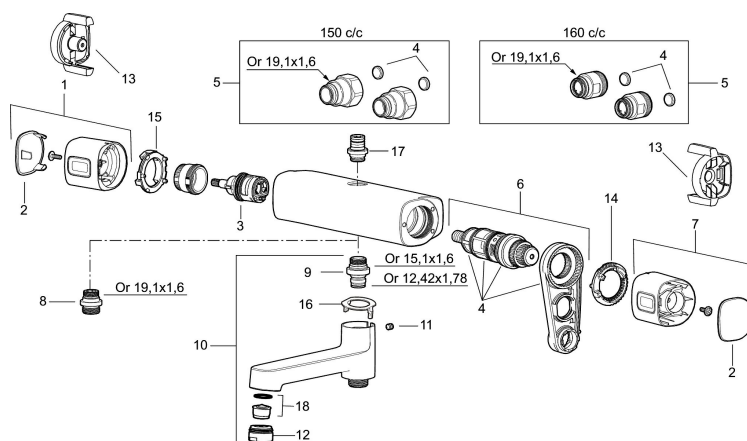

PRODUCT DESCRIPTION

SILJAN head shower kit (bath mixer)

Our new FM Mattsson Siljan collection combines design with eco-friendly and energy-saving functions without compromising on comfort. The Siljan shower range includes a wide selection of overhead shower and hand shower sets.

The showers can be combined with a Siljan thermostatic shower or bath mixer. Or make things simple by choosing one of our smart all-in-one overhead or hand shower sets.

Article number: 83930000

Sparepartlist

NO.	FMM NO.	RSK	DESCRIPTION
1	35480009	8592029	On/off handle, complete
2	39031500	8592052	End cover
3	35980009	8585850	Ceramic on/off headwork, reversible
4	38680009	8591701	Filter kit incl. o-rings and service tool
5	59800800	8592005	Inlet connectors, 160 c/c
5	59810800	8592006	Inlet connectors 150 c/c (left-handed thread)
6	38601009	8591609	Thermostatic cartridge, complete, incl. service tool
7	35480109	8592033	Temperature handle, complete
8	39710800	8591967	Nipple M18x1-G1/2 for shower mixer
9	39754000	8591969	Nipple M18x1 with o-ring for bath mixer
10	83990000	8154079	Swivel spout with integrated diverter
11	38086000	8439701	Locking screw
12	29142400	8281526	Housing M24 ext., 13 mm
13	35976209	8592039	Care-handle, black, 2 pcs
14	38523000	8592058	Scalding protection ring