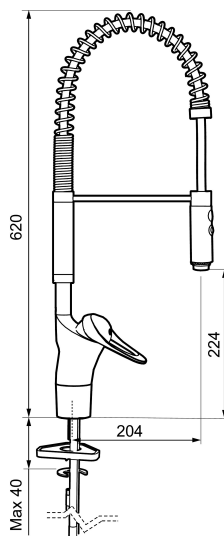

9000E flexi kitchen mixer

An optimal fusion of design and function. The FM Mattsson 9000E range ushers in a new generation of mixers that are environmentally engineered down to the last detail. The mixer brings beauty and technical perfection to your kitchen. Even in its basic version, the mixer has unique functions that save energy without compromising on comfort.

Article number: 81000000 **Flow 3 bar:** 10.2 l/m

Description: Chrome, connection flat end Ø10 mm

- Cold Start
- Ceramic cartridge with soft closing function
- Adjustable flow control and temperature limiter
- Hose, limitation part for 60°, 85°, 110° or 360° included
- Nozzle with concentrated jet and handshower
- Soft PEX® hoses (stainless steel braided)
- Approved non-return valves, EN-Standard EN1717
- Hole diameter Ø34-37 mm