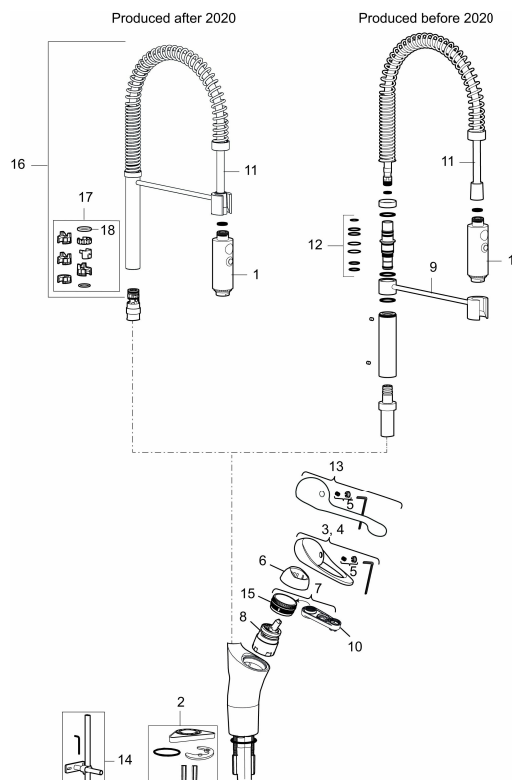

Article number: 81000000 **Flow 3 bar:** 10.2 l/m

Description: Chrome, connection flat end Ø10 mm

- Cold Start
- Ceramic cartridge with soft closing function
- Adjustable flow control and temperature limiter
- Hose, limitation part for 60°, 85°, 110° or 360° included
- Nozzle with concentrated jet and handshower
- Soft PEX[®] hoses (stainless steel braided)
- Approved non-return valves, EN-Standard EN1717
- Hole diameter Ø34-37 mm

Article number: 81000000

Sparepartlist

NO.	FMM NO.	RSK	DESCRIPTION
1	29190000	8592013	Nozzle for Flexi
2	39141800		Fastening kit, for kitchen mixer without on/off valve
3	58500000	8591936	Lever, complete, L=90 mm
4	58501750	8591937	Lever, complete, L=150 mm
5	58510000	8591944	Cover lid with colour marking
6	58520000	8591945	Cover sleeve
7	58530140	8241726	Fastening nipple with service tool
8	S600273	8387230	Ceramic cartridge with service tool, cold start (green ring)
8	59120000	8591769	Ceramic cartridge, cold start (green ring)
8	59115500	8591947	Ceramic cartridge with service tool, standard (red ring)
8	59126000	8591966	Ceramic cartridge with service tool, Eco Plus (green ring)

NO.	FMM NO.	RSK	DESCRIPTION
9	27580000	8594559	Nozzle arm and screw
10	60770000	8591918	Service tool
11	38801007	8592014	Hose for Flexi
12	37800100	8594556	O-ring kit
13	58501800	8592048	Lever, complete, L=180 mm
14	39147000	8592050	Stabilizer kit
15	29390000	8295356	Fastening nipple
16	S600056		Spout, complete
17	58641000	8594560	Lock kit for swivel spout
18	37801550	8295350	O-ring 15,54 x 2,62, 2 pcs
20	58641000	8594560	Lock kit for swivel spout