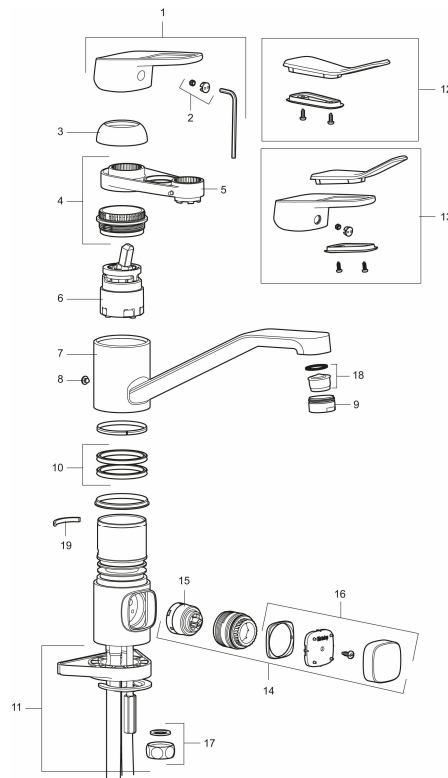

Article number: 83210010 **Flow 3 bar:** 9.0 l/m

Description: Chrome, connection nut G3/8"

Unique characteristics

Backflow protection unit type 

- Cold Start
- Ceramic cartridge with soft closing function
- Adjustable flow control and temperature limiter
- Eco Flow (energy and water saving aerator)
- Swivel spout 110°
- With dish washer valve, switchable between cold and hot water. Pre-set on cold water
- Soft PEX[®] hoses (stainless steel braided)
- Hole diameter Ø34-37 mm

Article number: 83210010

Sparepartlist

NO.	FMM NO.	RSK	DESCRIPTION
1	58501000	8592023	Complete lever, chrome
2	58511000	8592021	Cover lid with colour marking
3	58521000	8592020	Cover sleeve, chrome
4	58530160	8241727	Fastening nipple for cartridge, incl. service tool
5	S600298	3870203	Service tool
6	S600273	8387230	Ceramic cartridge with service tool, cold start (green ring)
6	59115500	8591947	Ceramic cartridge with service tool, standard (red ring)
6	59126000	8591966	Ceramic cartridge with service tool, Eco Plus (green ring)
7	58660000	8592035	Spout
8	38080000	8241723	Stop screw
9	29142400	8281526	Housing M24 ext., 13 mm

NO.	FMM NO.	RSK	DESCRIPTION
10	S600301	8387255	Sealing rings, 2 pcs
11	39142000	8186890	Fastening kit, for mixers with on/off valve
12	35974009	8592038	Care-kit
13	58504000	8592049	Care-lever, complete
14	59291000	8186896	On/off valve for dishwasher, complete
15	S600337	8346905	Ceramic cartridge for dishwasher, with service tool
15	S600316	8387265	Ceramic cartridge for dishwasher, without service tool
16	58281000	8592036	Knob for dishwasher, chrome
17	29651501	8531502	Rough chrome plated
18	29102710	8281528	Aerator insert, 9–11 l/min at 300kPa
18	29102890	8281533	Aerator insert, 10–13 l/min at 300kPa
19	38230005	8141730	Limitation clamp for fixed spout and swivel 30-90°