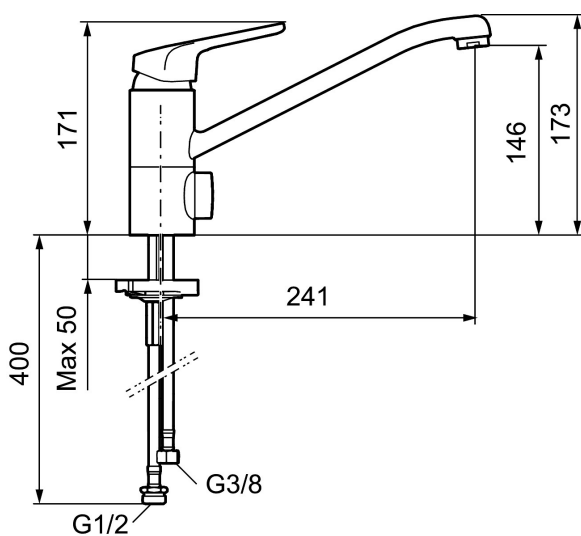

Article number: 83210010 **Flow 3 bar:** 9.0 l/m

Description: Chrome, connection nut G3/8"

Unique characteristics

Backflow protection unit type 

- Cold Start
- Ceramic cartridge with soft closing function
- Adjustable flow control and temperature limiter
- Eco Flow (energy and water saving aerator)
- Swivel spout 110°
- With dish washer valve, switchable between cold and hot water. Pre-set on cold water
- Soft PEX[®] hoses (stainless steel braided)
- Hole diameter Ø34-37 mm

Article number: 83210010

Sparepartlist

NO.	FMM NO.	RSK	DESCRIPTION
1	58501000	8592023	Complete lever, chrome
2	58511000	8592021	Cover lid with colour marking
3	58521000	8592020	Cover sleeve, chrome
4	58530160	8241727	Fastening nipple for cartridge, incl. service tool
5	S600298	3870203	Service tool
6	S600273	8387230	Ceramic cartridge with service tool, cold start (green ring)
6	59115500	8591947	Ceramic cartridge with service tool, standard (red ring)
6	59126000	8591966	Ceramic cartridge with service tool, Eco Plus (green ring)
7	58660000	8592035	Spout
8	38080000	8241723	Stop screw
9	29142400	8281526	Housing M24 ext., 13 mm

NO.	FMM NO.	RSK	DESCRIPTION
10	S600301	8387255	Sealing rings, 2 pcs
11	39142000	8186890	Fastening kit, for mixers with on/off valve
12	35974009	8592038	Care-kit
13	58504000	8592049	Care-lever, complete
14	59291000	8186896	On/off valve for dishwasher, complete
15	S600337	8346905	Ceramic cartridge for dishwasher, with service tool
15	S600316	8387265	Ceramic cartridge for dishwasher, without service tool
16	58281000	8592036	Knob for dishwasher, chrome
17	29651501	8531502	Rough chrome plated
18	29102710	8281528	Aerator insert, 9–11 l/min at 300kPa
18	29102890	8281533	Aerator insert, 10–13 l/min at 300kPa
19	38230005	8141730	Limitation clamp for fixed spout and swivel 30-90°