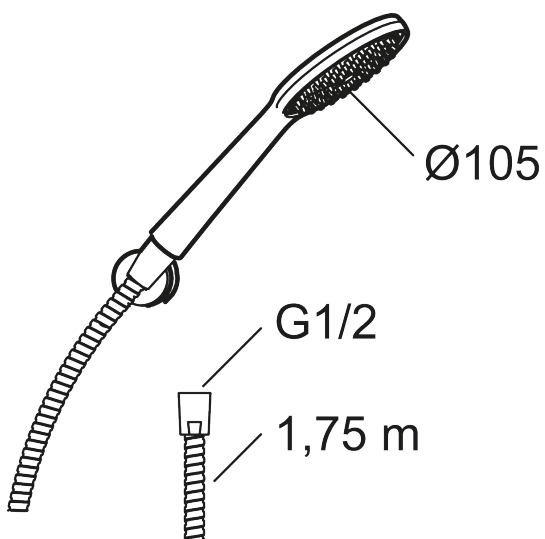

9000XE hand shower set

9000XE hand shower set is a shower set in brushed chrome with a hand shower, metal hose and simple wall bracket. The large nozzle provides a pleasant shower experience with good pressure and an ample jet range without wasting water. The shower set is easy to install in all types of bathrooms.

Article number: 86720003 **Flow 3 bar:** 6.9 l/m

Description: Brushed chrome

- Anti lime-scale hand shower
- Lead Free material
- Note! The hose must not be equipped with an on/off device

Unique characteristics

PRODUCT DESCRIPTION

9000XE hand shower set

9000XE hand shower set is a shower set in brushed chrome with a hand shower, metal hose and simple wall bracket. The large nozzle provides a pleasant shower experience with good pressure and an ample jet range without wasting water. The shower set is easy to install in all types of bathrooms.

Article number: 86720003

Sparepartlist

NO.	FMM NO.	RSK	DESCRIPTION
1	S600091	8233001	Hand shower, chrome
1	S600091.75	8233003	Hand shower, brushed chrome
2	S600157	8239542	Wall bracket, chrome
2	S600157.75	8239544	Wall bracket, børstet krom
3	S600109	8252036	Shower hose, chrome
3	S600109.75	8252038	Shower hose, brushed chrome