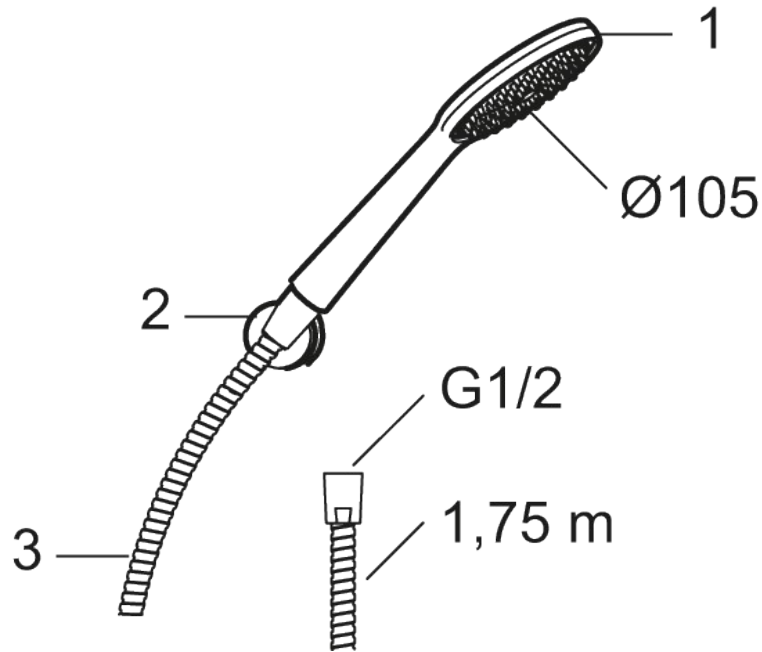

9000XE hand shower set

9000XE hand shower set is a shower set in brushed chrome with a hand shower, metal hose and simple wall bracket. The large nozzle provides a pleasant shower experience with good pressure and an ample jet range without wasting water. The shower set is easy to install in all types of bathrooms.

Article number: 86720003 **Flow 3 bar:** 6.9 l/m

Description: Brushed chrome

- Anti lime-scale hand shower
- Lead Free material
- Note! The hose must not be equipped with an on/off device

Unique characteristics

PRODUCT DESCRIPTION

9000XE hand shower set

9000XE hand shower set is a shower set in brushed chrome with a hand shower, metal hose and simple wall bracket. The large nozzle provides a pleasant shower experience with good pressure and an ample jet range without wasting water. The shower set is easy to install in all types of bathrooms.

Article number: 86720003

Sparepartlist

NO.	FMM NO.	RSK	DESCRIPTION
1	S600091	8233001	Hand shower, chrome
1	S600091.75	8233003	Hand shower, brushed chrome
2	S600157	8239542	Wall bracket, chrome
2	S600157.75	8239544	Wall bracket, børstet krom
3	S600109	8252036	Shower hose, chrome
3	S600109.75	8252038	Shower hose, brushed chrome