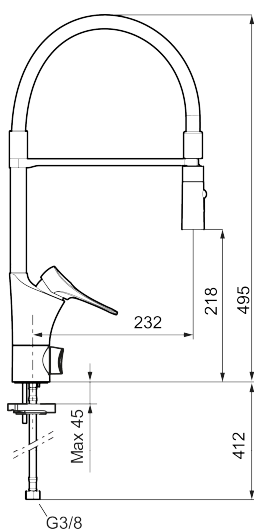

## Unique characteristics

Backflow protection unit type **EB**

## 9000XE flexi kitchen mixer

9000XE kitchen mixer with flexi-spout in brushed chrome has a detachable hand shower. With a detachable spout and a choice of jet settings, it is versatile, practical and flexible.

**Article number:** 86150010 **Flow 3 bar:** 6.0 l/m

**Description:** Chrome

- Cold Start
- Ceramic cartridge with soft closing function
- Adjustable flow control and temperature limiter
- Hose, limitation part for 60°, 85°, 110° or 360° included
- Nozzle with concentrated jet and handshower
- With dish washer valve, switchable between cold and hot water. Pre-set on cold water
- Soft PEX® hoses with 3/8" connecting nut (stainless steel braided)
- Approved non-return valves, EN-Standard EN1717
- Lead Free material
- Hole diameter Ø34-37 mm