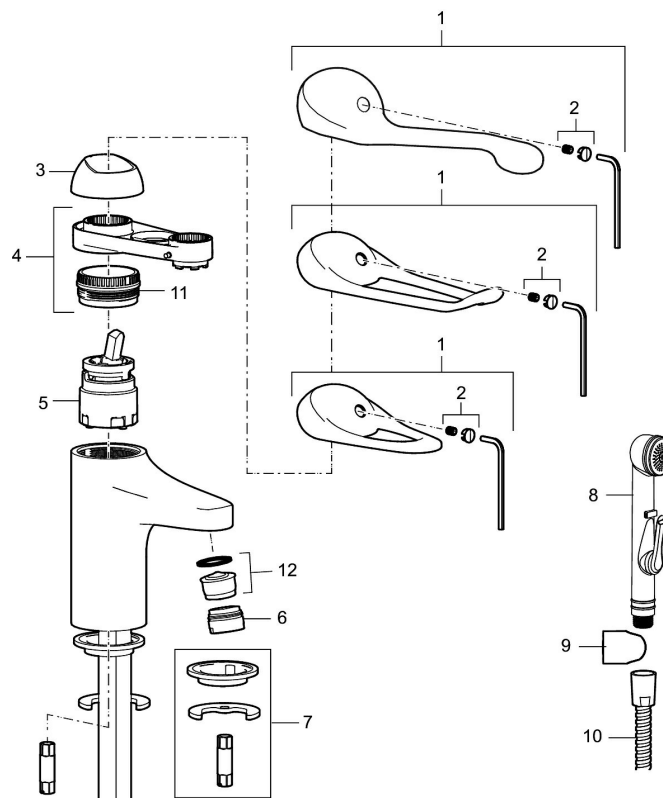

**Article number:** 80602010 **Flow 3 bar:** 6.1 l/m

**Description:** Chrome, connection nut G3/8"

## Sparepartlist

NO.	FMM NO.	RSK	DESCRIPTION
1	58500000	8591936	Lever, complete, L=90 mm
1	58501750	8591937	Lever, complete, L=150 mm
1	58501800	8592048	Lever, complete, L=180 mm
2	58510000	8591944	Cover lid with colour marking
3	58520000	8591945	Cover sleeve
4	58530140	8241726	Fastening nipple with service tool
5	59120009	8591949	Ceramic cartridge with service tool, cold start (green ring)
5	59120000	8591769	Ceramic cartridge, cold start (green ring)
5	59126000	8591966	Ceramic cartridge with service tool, Eco Plus (green ring)