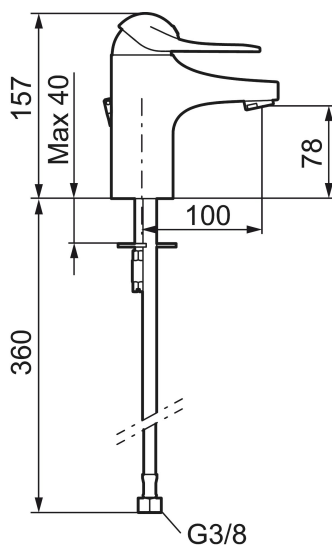

- With chainholder
- Cold Start
- Ceramic cartridge with soft closing function
- Adjustable flow control and temperature limiter
- Eco Flow (energy and water saving aerator)
- Soft PEX® hoses (stainless steel braided)