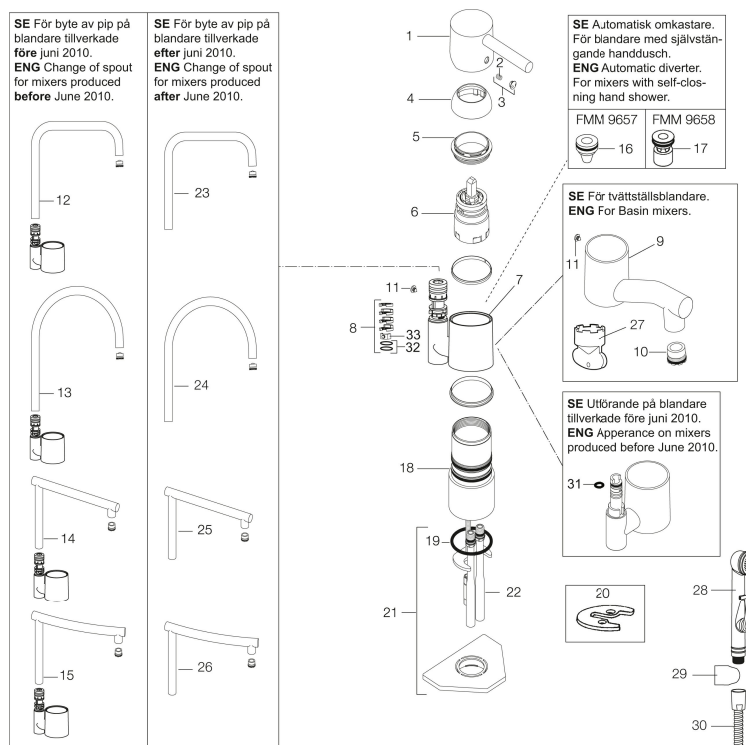

Article number: 96300010

Description: Chrome, Soft PEX® hoses with G3/8" connecting nut

Uniqe characteristics

Backflow protection unit type

- Ceramic cartridge with soft closing function
- Adjustable flow control and temperature limiter
- Eco Flow (energy and water saving aerator)
- Swivel spout 110°
- Hole diameter Ø32-35 mm

Article number: 96300010

Sparepartlist

| NO. | FMM NO. | RSK | DESCRIPTION |
|-----|----------|---------|---|
| 1 | 59400000 | 8591864 | Lever, complete, L=95 mm |
| 2 | 38730006 | 8591623 | Locking screw |
| 3 | 59410000 | 8591863 | Cover lid with colour marking |
| 4 | 59330000 | 8591829 | Cover ring, chrome |
| 5 | 38051000 | 8241719 | Fastening nipple,chrome |
| 6 | 59110000 | 8591770 | Ceramic cartridge, not cold start (red ring) |
| 7 | 59782000 | 8154090 | Sleeve for spout with socket and stop screw |
| 8 | 58640000 | 8594555 | Lock kit for swivel spout |
| 9 | 59700000 | 8154047 | Spout for basin mixer with aerator and stop screw |
| 10 | 59752200 | 8242199 | Aerator M21,5 ext., 7-9 l/min at 300 kPa |
| 11 | 38080000 | 8241723 | Stop screw |