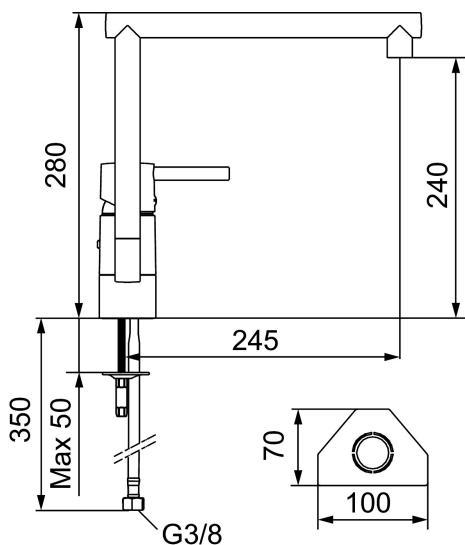

Article number: 96300010

Description: Chrome, Soft PEX® hoses with G3/8" connecting nut

Uniqe characteristics

Backflow protection unit type

- Ceramic cartridge with soft closing function
- Adjustable flow control and temperature limiter
- Eco Flow (energy and water saving aerator)
- Swivel spout 110°
- Hole diameter Ø32-35 mm

Article number: 96300010

Sparepartlist

| NO. | FMM NO. | RSK | DESCRIPTION |
|-----|----------|---------|---|
| 1 | 59400000 | 8591864 | Lever, complete, L=95 mm |
| 2 | 38730006 | 8591623 | Locking screw |
| 3 | 59410000 | 8591863 | Cover lid with colour marking |
| 4 | 59330000 | 8591829 | Cover ring, chrome |
| 5 | 38051000 | 8241719 | Fastening nipple,chrome |
| 6 | 59110000 | 8591770 | Ceramic cartridge, not cold start (red ring) |
| 7 | 59782000 | 8154090 | Sleeve for spout with socket and stop screw |
| 8 | 58640000 | 8594555 | Lock kit for swivel spout |
| 9 | 59700000 | 8154047 | Spout for basin mixer with aerator and stop screw |
| 10 | 59752200 | 8242199 | Aerator M21,5 ext., 7-9 l/min at 300 kPa |
| 11 | 38080000 | 8241723 | Stop screw |