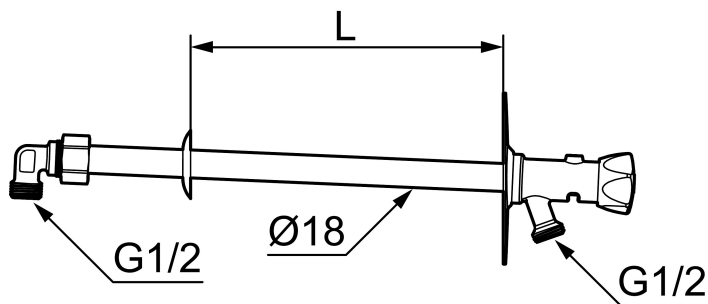

Garden valve with plastic handle

Our garden valves are self-draining and therefore frost-proof even if you forget to dismantle the garden hose before the season with degrees below zero. However, we recommend that you always remove the hose and coupling when there is a risk of low temperatures.

Article number: 42930410

Description: For wall thickness max. 400 mm

Uniqe characteristics

Backflow protection unit type 

- Self-draining
- With plastic handle
- With approved non-return valve
- Frost-proof even if the hose/coupling is connected
- Can be cut to suit wall thickness
- Wall bracket: H=106 mm, W=66 mm, diagonal screw holes