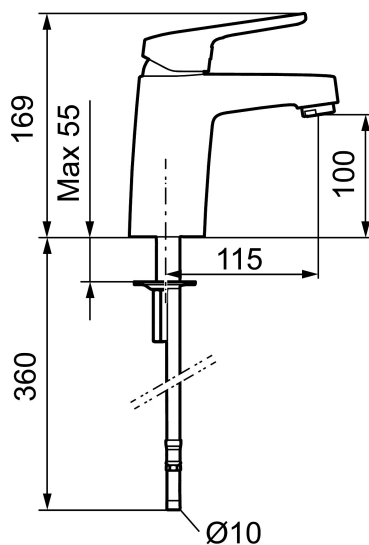

Big or small? Our FM Mattsson Siljan has products for everybody, regardless of their taste or the size of their home.

The new Siljan Mini basin mixer is a compact product that packs a punch. Specially designed for small homes, small bathrooms or small hands. The choice is yours. Needless to say, you get the same high quality, just in a smaller size.

Article number: 83506000 Flow 3 bar: 8.4 l/m

Description: Chrome, Eco Plus, connection flat end Ø10 mm

Unique characteristics

Backflow protection unit type

- Cold Start
- Ceramic cartridge with soft closing function
- Adjustable flow control and temperature limiter
- Eco Flow (energy and water saving aerator)
- Soft PEX[®] hoses (stainless steel braided)