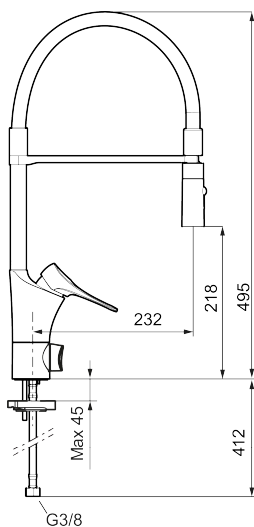

Unique characteristics

Backflow protection unit type

9000XE flexi kitchen mixer

9000XE kitchen mixer with flexi-spout in brushed chrome has a detachable hand shower. With a detachable spout and a choice of jet settings, it is versatile, practical and flexible.

Article number: 86150010 **Flow 3 bar:** 5.4 l/m

Description: Chrome

- Cold Start
- Ceramic cartridge with soft closing function
- Adjustable flow control and temperature limiter
- Hose, limitation part for 60°, 85°, 110° or 360° included
- Nozzle with concentrated jet and handshower
- With dish washer valve, switchable between cold and hot water. Pre-set on cold water
- Soft PEX® hoses with 3/8" connecting nut (stainless steel braided)
- Approved non-return valves, EN-Standard EN1717
- Lead Free material
- Hole diameter Ø34-37 mm