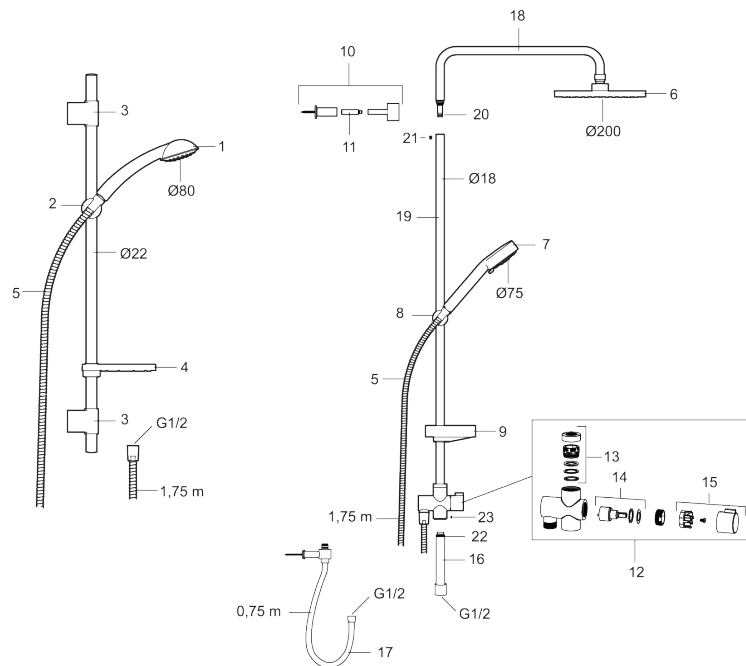

9000E shower set

Article number: 82531000

Description: Chrome, 40 c/c, pipe connection down

- Constant flow 7,5 l/min at 200–600 kPa
- Safety mixer art.no. 8255-1000 and shower set art.no. 9470-1000
- Shower set have anti lime-scale hand shower, shower bar with slider, soap dish and wall brackets with sealing
- Pipe connection down

Uniqe characteristics

Backflow protection unit type 

PRODUCT DESCRIPTION

9000E shower set

Article number: 82531000

Sparepartlist

NO.	FMM NO.	RSK	DESCRIPTION
1	94750900	8199210	Hand shower
1	94753900	8199211	Hand shower, 3 shower jet settings
2	94780000	8185685	Slider
3	83710000	8186586	Wall bracket, 2 pcs
4	94790000	8185648	Soap dish, transparent
5	34841750	8181618	Shower hose, chrome
6	93991000	8180619	Shower head
7	93840900	8199217	Hand shower
8	94671000	8183708	Slider
9	93441000	8185649	Soap dish
10	58950000	8180414	Wall bracket
11	27923500	8180415	Extender, 25 mm
12	58903000	8190747	Diverter, complete
13	58961000	8221708	Repair kit for diverter
14	59071000	8221706	Cartridge
15	59081000	8221707	Handle
16	58920100	8189019	Extension bar

NO.	FMM NO.	RSK	DESCRIPTION
17	93971000	8189020	Connecting hose
18	58941350		Upper bar
19	58930959	8189001	Lower bar, L=950 mm
20	37800938	8592017	O-ring 7,1 x 1,6, 2 pcs
21	38082000	8221717	Stop screw
22	37801378	8594543	O-ring 12,42 x 1,78, 2 pcs
23	38086000	8439701	Locking screw