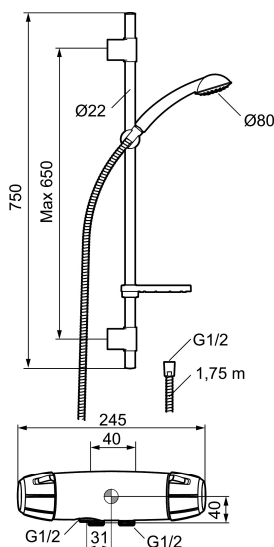

9000E shower set

Article number: 82531000

Description: Chrome, 40 c/c, pipe connection down

- Constant flow 7,5 l/min at 200–600 kPa
- Safety mixer art.no. 8255-1000 and shower set art.no. 9470-1000
- Shower set have anti lime-scale hand shower, shower bar with slider, soap dish and wall brackets with sealing
- Pipe connection down

Uniqe characteristics

Backflow protection unit type 

PRODUCT DESCRIPTION

9000E shower set

Article number: 82531000

Sparepartlist

NO.	FMM NO.	RSK	DESCRIPTION
1	94750900	8199210	Hand shower
1	94753900	8199211	Hand shower, 3 shower jet settings
2	94780000	8185685	Slider
3	83710000	8186586	Wall bracket, 2 pcs
4	94790000	8185648	Soap dish, transparent
5	34841750	8181618	Shower hose, chrome
6	93991000	8180619	Shower head
7	93840900	8199217	Hand shower
8	94671000	8183708	Slider
9	93441000	8185649	Soap dish
10	58950000	8180414	Wall bracket
11	27923500	8180415	Extender, 25 mm
12	58903000	8190747	Diverter, complete
13	58961000	8221708	Repair kit for diverter
14	59071000	8221706	Cartridge
15	59081000	8221707	Handle
16	58920100	8189019	Extension bar

NO.	FMM NO.	RSK	DESCRIPTION
17	93971000	8189020	Connecting hose
18	58941350		Upper bar
19	58930959	8189001	Lower bar, L=950 mm
20	37800938	8592017	O-ring 7,1 x 1,6, 2 pcs
21	38082000	8221717	Stop screw
22	37801378	8594543	O-ring 12,42 x 1,78, 2 pcs
23	38086000	8439701	Locking screw