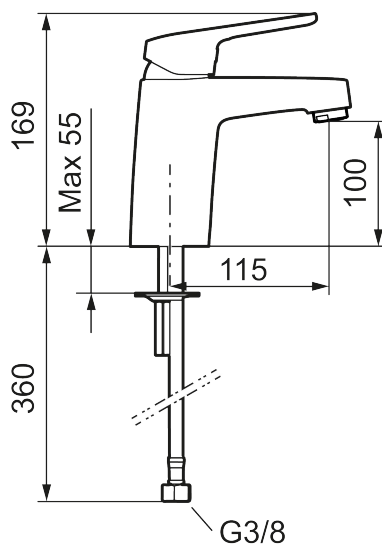

Article number: 83507010

Description: Chrome, constant flow 5 l/min at 200–600 kPa, connection nut G3/8"

Unique characteristics

Backflow protection unit type

- Cold Start
- Ceramic cartridge with soft closing function
- Adjustable flow control and temperature limiter
- Eco Flow (energy and water saving aerator)
- Soft PEX[®] hoses (stainless steel braided)

Article number: 83507010

Sparepartlist

NO.	FMM NO.	RSK	DESCRIPTION
	44450009	8295353	Accessories (limitation segment, stop screw, allen wrench 3 mm)
1	58501000	8592023	Complete lever, chrome
2	58511000	8592021	Cover lid with colour marking
3	58521000	8592020	Cover sleeve, chrome
4	58530140	8241726	Fastening nipple with service tool
5	60770000	8591918	Service tool
6	59115500	8591947	Ceramic cartridge with service tool, standard (red ring)