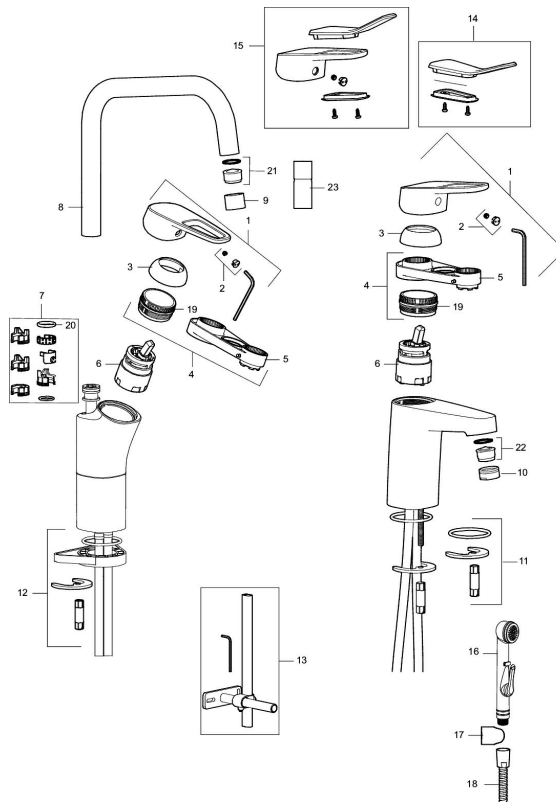

Article number: 83507010

Description: Chrome, constant flow 5 l/min at 200–600 kPa, connection nut G3/8"

Unique characteristics

Backflow protection unit type

- Cold Start
- Ceramic cartridge with soft closing function
- Adjustable flow control and temperature limiter
- Eco Flow (energy and water saving aerator)
- Soft PEX[®] hoses (stainless steel braided)

PRODUCT DESCRIPTION

SILJAN basin mixer

Soft, curved lines and ultra-shiny surfaces. We have emphasised clean design, simplicity and function, in line with our vision of caring for people and the environment. Strong focus has been placed on design, and specific shapes are used consistently to create a coordinated look. Big or small? Our FM Mattsson Siljan has products for everybody, regardless of their taste or the size of their home. The new Siljan Mini basin mixer is a compact product that packs a punch. Specially designed for small homes, small bathrooms or small hands. The choice is yours. Needless to say, you get the same high quality, just in a smaller size.

Article number: 83507010

Sparepartlist

NO.	FMM NO.	RSK	DESCRIPTION
	44450009	8295353	Accessories (limitation segment, stop screw, allen wrench 3 mm)
1	58501000	8592023	Complete lever, chrome
2	58511000	8592021	Cover lid with colour marking
3	58521000	8592020	Cover sleeve, chrome
4	58530140	8241726	Fastening nipple with service tool
5	60770000	8591918	Service tool
6	59115500	8591947	Ceramic cartridge with service tool, standard (red ring)