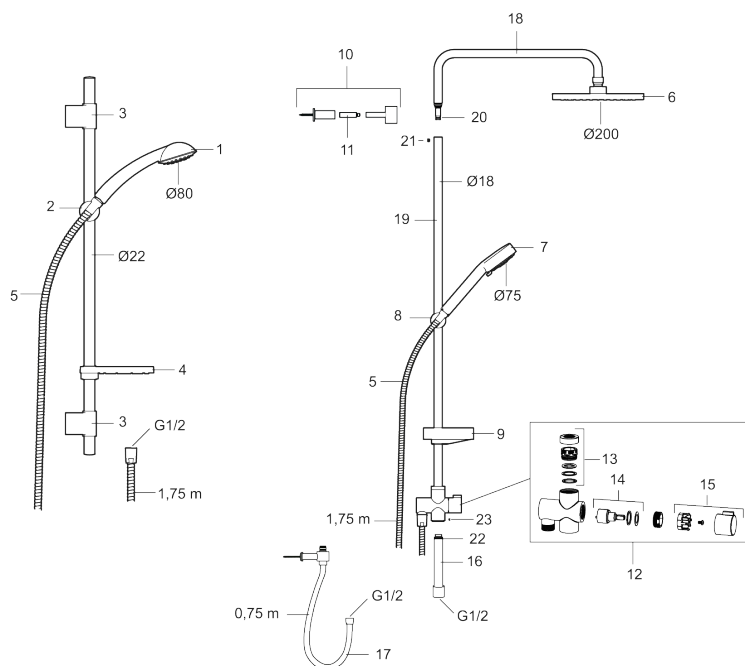

**Article number:** 94701010 **Flow 3 bar:** 7.5 l/m

**Description:** Chrome

- Anti lime-scale hand shower with Eco Flow 7,5 l/min
- With transparent soap dish
- Shower bar with slider and flexible upper wall brackets with sealing

## PRODUCT DESCRIPTION

## Sparepartlist

NO.	FMM NO.	RSK	DESCRIPTION
1	94750900	8199210	Hand shower
1	94753900	8199211	Hand shower, 3 shower jet settings
2	94780000	8185685	Slider
3	83710000	8186586	Wall bracket, 2 pcs
4	94790000	8185648	Soap dish, transparent
5	34841750	8181618	Shower hose, chrome
6	93991000	8180619	Shower head
7	93840900	8199217	Hand shower
8	94671000	8183708	Slider
9	93441000	8185649	Soap dish
10	58950000	8180414	Wall bracket
11	27923500	8180415	Extender, 25 mm
12	58903000	8190747	Diverter, complete

NO.	FMM NO.	RSK	DESCRIPTION
13	58961000	8221708	Repair kit for diverter
14	59071000	8221706	Cartridge
15	59081000	8221707	Handle
16	58920100	8189019	Extension bar
17	93971000	8189020	Connecting hose
18	58941350		Upper bar
19	58930959	8189001	Lower bar, L=950 mm
20	37800938	8592017	O-ring 7,1 x 1,6, 2 pcs
21	38082000	8221717	Stop screw
22	37801378	8594543	O-ring 12,42 x 1,78, 2 pcs
23	38086000	8439701	Locking screw