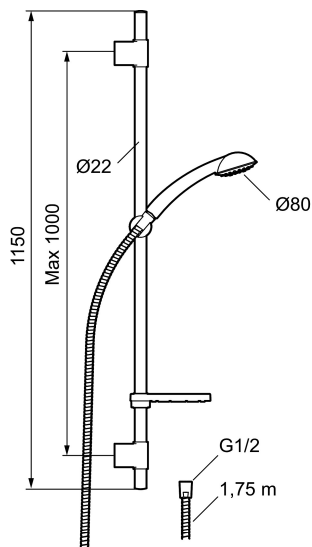

Uniqe characteristics