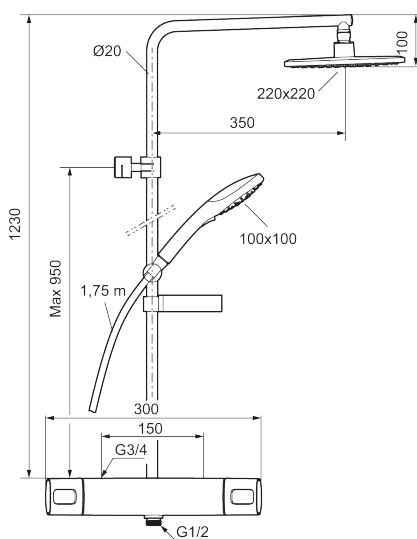

Description: Chrome, 150 c/c

Unique characteristics

Backflow protection unit type **EB**

- Safety mixer Siljan and head shower set Siljan
- With reversible headwork
- Anti lime-scale head- and hand shower
- Eco Flow, hand shower 7,5 l/min and head shower 11 l/min
- Shower bar with slider, soap dish and wall bracket with sealing
- Shower pipe can be shortened if required
- Flexible wall bracket ± 5 mm in height and 50–100 mm from wall, 2x18 mm spacers included, with sealing, hidden pipe joint

NO.	FMM NO.	RSK	DESCRIPTION
1	35480009	8592029	On/off handle, complete
2	39031500	8592052	End cover
3	35980009	8585850	Ceramic on/off headwork, reversible
4	38680009	8591701	Filter kit incl. o-rings and service tool
5	59800800	8592005	Inlet connectors, 160 c/c
5	59810800	8592006	Inlet connectors 150 c/c (left-handed thread)
6	S600275	8397029	Thermostatic cartridge, complete, incl. service tool
7	35480109	8592033	Temperature handle, complete
8	39710800	8591967	Nipple M18x1-G1/2 for shower mixer
9	39754000	8591969	Nipple M18x1 with o-ring for bath mixer
10	83990000	8154079	Swivel spout with integrated diverter
11	38086000	8439701	Locking screw
12	29142400	8281526	Housing M24 ext., 13 mm
13	35976209	8592039	Care-handle, black, 2 pcs
14	38523000	8592058	Scalding protection ring
15	38531000	8592059	Stop ring, standard
15	38531040	8592060	Stop ring, reversible