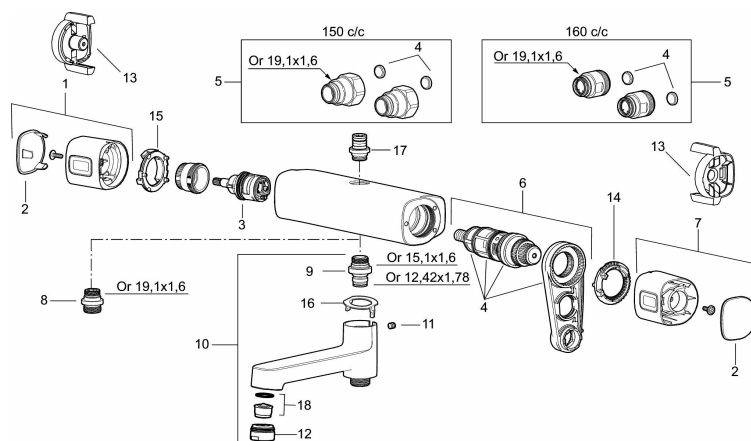

PRODUCT DESCRIPTION

SILJAN head shower kit

Our new FM Mattsson Siljan collection combines design with eco-friendly and energy-saving functions without compromising on comfort. The Siljan shower range includes a wide selection of overhead shower and hand shower sets.

The showers can be combined with a Siljan thermostatic shower or bath mixer. Or make things simple by choosing one of our smart all-in-one overhead or hand shower sets.

Article number: 83831500

Sparepartlist

NO.	FMM NO.	RSK	DESCRIPTION
1	35480009	8592029	On/off handle, complete
2	39031500	8592052	End cover
3	35980009	8585850	Ceramic on/off headwork, reversible
4	38680009	8591701	Filter kit incl. o-rings and service tool
5	59800800	8592005	Inlet connectors, 160 c/c
5	59810800	8592006	Inlet connectors 150 c/c (left-handed thread)
6	S600275	8397029	Thermostatic cartridge, complete, incl. service tool
7	35480109	8592033	Temperature handle, complete
8	39710800	8591967	Nipple M18x1-G1/2 for shower mixer
9	39754000	8591969	Nipple M18x1 with o-ring for bath mixer
10	83990000	8154079	Swivel spout with integrated diverter
11	38086000	8439701	Locking screw
12	29142400	8281526	Housing M24 ext., 13 mm
13	35976209	8592039	Care-handle, black, 2 pcs
14	38523000	8592058	Scalding protection ring
15	38531000	8592059	Stop ring, standard
15	38531040	8592060	Stop ring, reversible