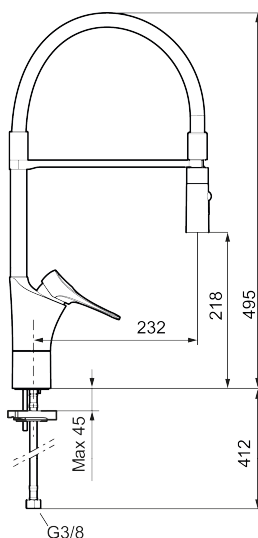

## 9000XE flexi kitchen mixer

9000XE kitchen mixer with flexi-spout in brushed chrome has a detachable hand shower. With a detachable spout and a choice of jet settings, it is versatile, practical and flexible. This kitchen mixer is lead-free and equipped with our smart, innovative, energy-saving functions such as cold start, soft closing, a temperature limiter function and an energy- and water-saving aerator.

**Article number:** 86130013 **Flow 3 bar:** 6.0 l/m

**Description:** Brushed chrome

### Unique characteristics

Backflow protection unit type

- Cold Start
- Ceramic cartridge with soft closing function
- Adjustable flow control and temperature limiter
- Hose, limitation part for 60°, 85°, 110° or 360° included
- Nozzle with concentrated jet and handshower
- Soft PEX® hoses with 3/8" connecting nut (stainless steel braided)
- Approved non-return valves, EN-Standard EN1717
- Lead Free material
- Hole diameter Ø34-37 mm