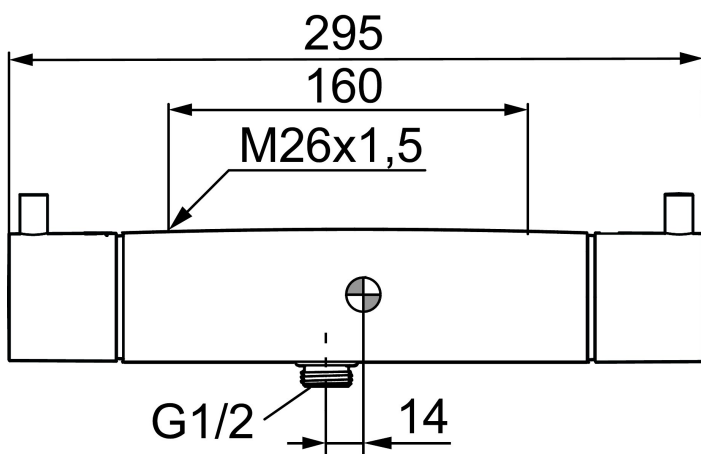

GARDA shower mixer

Article number: 96800000

Description: Chrome, 160 c/c

- With shower connection down
- Pressure balanced thermostatic mixer
- With ceramic sealed headwork
- Temperature handle with safety stop at 38°C
- With Eco-function
- Approved non-return valves, EN-Standard EN1717

Uniqe characteristics

Backflow protection unit type 

PRODUCT DESCRIPTION

GARDA shower mixer

Article number: 96800000

Sparepartlist

NO.	FMM NO.	RSK	DESCRIPTION
1	35730000	8591928	On/off handle
2	35710000	8591929	Eco indicating sleeve
3	35900000	8586325	Ceramic on/off headwork
4	38601009	8591609	Thermostatic cartridge, complete, incl. service tool
5	38680009	8591701	Filter kit incl. o-rings and service tool
6	59590000	8591930	Scalding protection ring
7	35740000	8591931	Temperature handle
8	59800000	8591543	Inlet connectors, 160 c/c
8	59810000	8591544	Inlet connectors 150-153 c/c (left-handed thread)
9	29830529	8591702	Non-return valves, 2 pcs
10	39710000	8591571	Nipple M22x1-G1/2 for shower mixer
11	39753000	8591516	Nipple for spout
12	96990000	8154058	Swivel spout with integrated diverter
13	38086000	8439701	Locking screw

NO.	FMM NO.	RSK	DESCRIPTION
14	59552410	8242172	Aerator M24 ext., without air admixture
15	29712000	8591530	Wall bracket for 40 c/c mixers, complete
16	59820000	8591545	Inlet connector for 40 c/c mixer
17	38521000	8295345	Stop ring