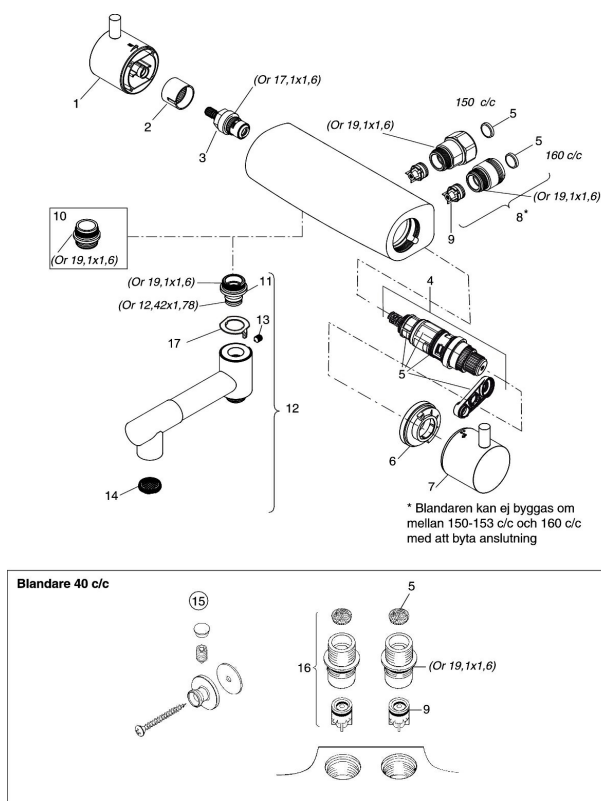

GARDA shower mixer

Article number: 96800000

Description: Chrome, 160 c/c

- With shower connection down
- Pressure balanced thermostatic mixer
- With ceramic sealed headwork
- Temperature handle with safety stop at 38°C
- With Eco-function
- Approved non-return valves, EN-Standard EN1717

Uniqe characteristics

Backflow protection unit type 

PRODUCT DESCRIPTION

GARDA shower mixer

Article number: 96800000

Sparepartlist

NO.	FMM NO.	RSK	DESCRIPTION
1	35730000	8591928	On/off handle
2	35710000	8591929	Eco indicating sleeve
3	35900000	8586325	Ceramic on/off headwork
4	38601009	8591609	Thermostatic cartridge, complete, incl. service tool
5	38680009	8591701	Filter kit incl. o-rings and service tool
6	59590000	8591930	Scalding protection ring
7	35740000	8591931	Temperature handle
8	59800000	8591543	Inlet connectors, 160 c/c
8	59810000	8591544	Inlet connectors 150-153 c/c (left-handed thread)
9	29830529	8591702	Non-return valves, 2 pcs
10	39710000	8591571	Nipple M22x1-G1/2 for shower mixer
11	39753000	8591516	Nipple for spout
12	96990000	8154058	Swivel spout with integrated diverter
13	38086000	8439701	Locking screw

NO.	FMM NO.	RSK	DESCRIPTION
14	59552410	8242172	Aerator M24 ext., without air admixture
15	29712000	8591530	Wall bracket for 40 c/c mixers, complete
16	59820000	8591545	Inlet connector for 40 c/c mixer
17	38521000	8295345	Stop ring