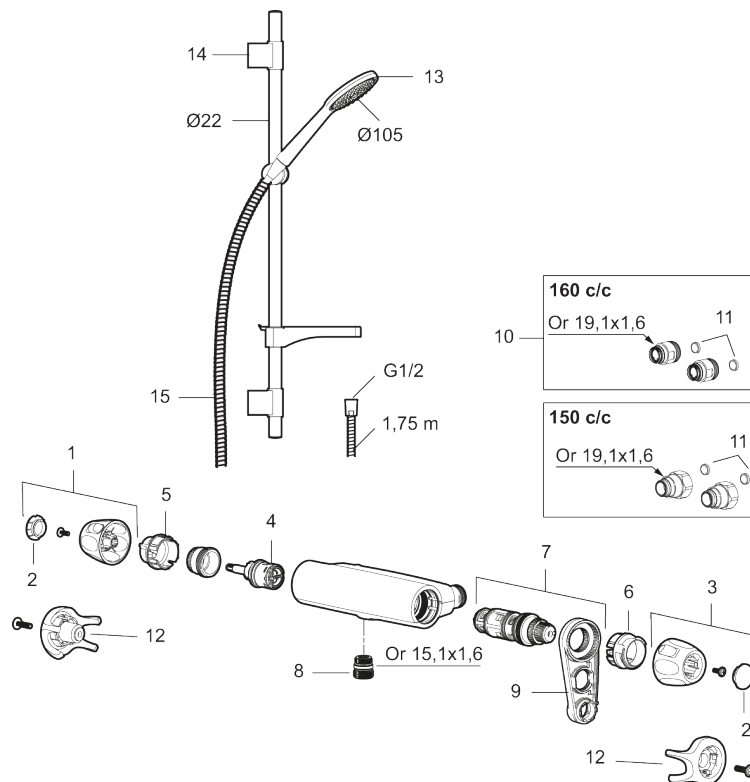

This product is LEED certified, which means it meets the flow rate requirements applicable to certain new buildings and conversions.

Article number: 86821000 **Flow 3 bar:** 6.0 l/m

Description: Chrome, 160 c/c, LEED compliant

Unique characteristics

Backflow protection unit type **EB**

- Note! 160 c/c
- Safety mixer 9000XE and head shower set 9000XE
- Shower set has anti lime-scale hand shower, shower bar with slider, soap dish and wall brackets with sealing
- Lead Free material

Article number: 86821000

Sparepartlist

NO.	FMM NO.	RSK	DESCRIPTION
1	S600083	8218917	On/off handle, complete, krom
1	S600083.75	8218919	On/off handle, complete, brushed chrome
2	S600116	8218920	End cover, chrome
2	S600116.75	8218922	End cover, brushed chrome
3	S600082	8218914	Temperature handle, complete, chrome
3	S600082.75	8218916	Temperature handle, complete, brushed chrome
4	S600020	8441462	Ceramic headwork, with service tool (shower mixer)
5	S600086	8439710	Stop ring, standard
6	S600087	8439711	Scalding protection ring

NO.	FMM NO.	RSK	DESCRIPTION
7	S600084	8439709	Thermostatic cartridge, complete, incl. service tool
8	S600088	8439712	Nipple M18x1-G1/2 for shower mixer
9	60770000	8591918	Service tool
10	59800800	8592005	Inlet connectors, 160 c/c
11	38632006	8590311	Filter
12	S600105	8439713	Care-handle, black, 2 pcs
13	S600091	8233001	Hand shower, chrome
13	S600091.75	8233003	Hand shower, brushed chrome
14	S600095	8239500	Wall bracket, chrome
14	S600095.75	8221926	Wall bracket, brushed chrome
15	S600109	8252036	Shower hose, chrome
15	S600109.75	8252038	Shower hose, brushed chrome