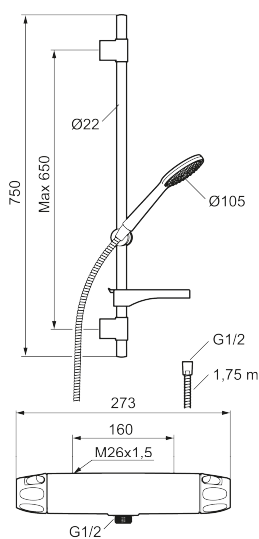

This product is LEED certified, which means it meets the flow rate requirements applicable to certain new buildings and conversions.

Article number: 86821000 **Flow 3 bar:** 6.0 l/m

Description: Chrome, 160 c/c, LEED compliant

Unique characteristics

Backflow protection unit type **EB**

- Note! 160 c/c
- Safety mixer 9000XE and head shower set 9000XE
- Shower set has anti lime-scale hand shower, shower bar with slider, soap dish and wall brackets with sealing
- Lead Free material

Article number: 86821000

Sparepartlist

NO.	FMM NO.	RSK	DESCRIPTION
1	S600083	8218917	On/off handle, complete, krom
1	S600083.75	8218919	On/off handle, complete, brushed chrome
2	S600116	8218920	End cover, chrome
2	S600116.75	8218922	End cover, brushed chrome
3	S600082	8218914	Temperature handle, complete, chrome
3	S600082.75	8218916	Temperature handle, complete, brushed chrome
4	S600020	8441462	Ceramic headwork, with service tool (shower mixer)
5	S600086	8439710	Stop ring, standard
6	S600087	8439711	Scalding protection ring

NO.	FMM NO.	RSK	DESCRIPTION
7	S600084	8439709	Thermostatic cartridge, complete, incl. service tool
8	S600088	8439712	Nipple M18x1-G1/2 for shower mixer
9	60770000	8591918	Service tool
10	59800800	8592005	Inlet connectors, 160 c/c
11	38632006	8590311	Filter
12	S600105	8439713	Care-handle, black, 2 pcs
13	S600091	8233001	Hand shower, chrome
13	S600091.75	8233003	Hand shower, brushed chrome
14	S600095	8239500	Wall bracket, chrome
14	S600095.75	8221926	Wall bracket, brushed chrome
15	S600109	8252036	Shower hose, chrome
15	S600109.75	8252038	Shower hose, brushed chrome