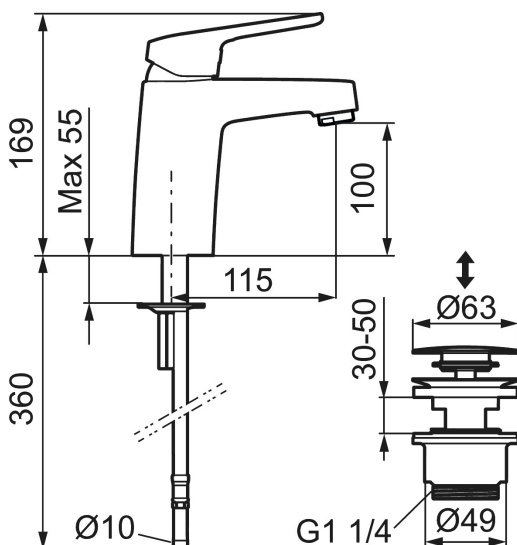

- With push-down waste
- Cold Start
- Ceramic cartridge with soft closing function
- Adjustable flow control and temperature limiter
- Eco Flow (energy and water saving aerator)
- Soft PEX® hoses (stainless steel braided)