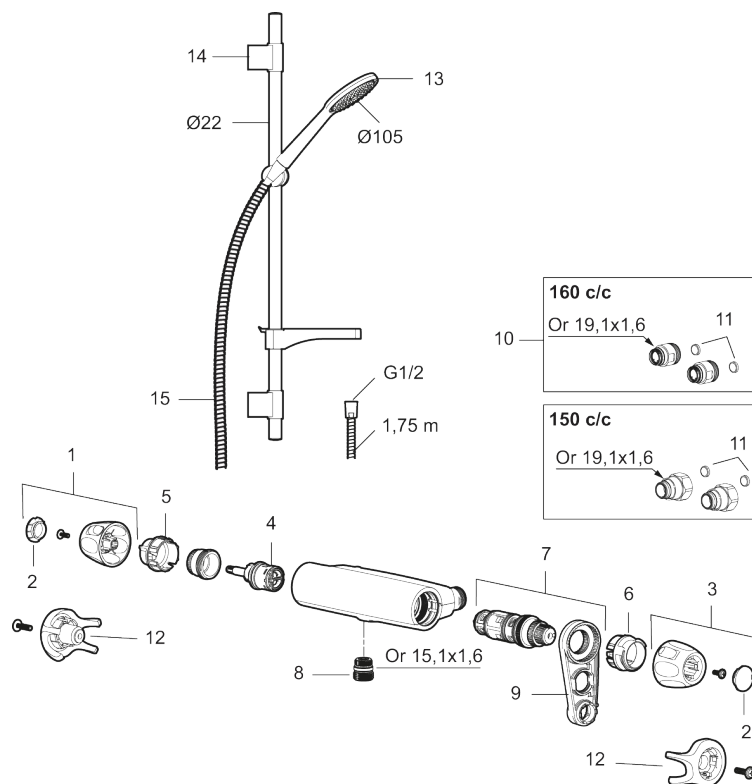

This product is LEED certified, which means it meets the flow rate requirements applicable to certain new buildings and conversions.

**Article number:** 86821003 **Flow 3 bar:** 6.0 l/m

**Description:** Brushed chrome, 160 c/c, LEED compliant

### Unique characteristics

Backflow protection unit type 

- Note! 160 c/c
- Safety mixer 9000XE and head shower set 9000XE
- Shower set has anti lime-scale hand shower, shower bar with slider, soap dish and wall brackets with sealing
- Lead Free material

Article number: 86821003

## Sparepartlist

NO.	FMM NO.	RSK	DESCRIPTION
1	S600083	8218917	On/off handle, complete, krom
1	S600083.75	8218919	On/off handle, complete, brushed chrome
2	S600116	8218920	End cover, chrome
2	S600116.75	8218922	End cover, brushed chrome
3	S600082	8218914	Temperature handle, complete, chrome
3	S600082.75	8218916	Temperature handle, complete, brushed chrome
4	S600020	8441462	Ceramic headwork, with service tool (shower mixer)
5	S600086	8439710	Stop ring, standard
6	S600087	8439711	Scalding protection ring