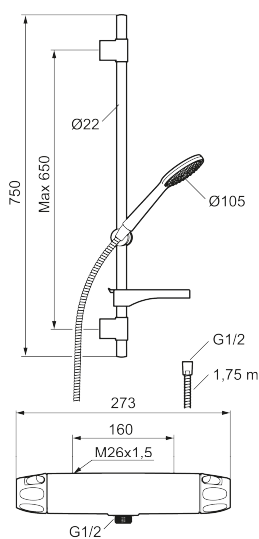

This product is LEED certified, which means it meets the flow rate requirements applicable to certain new buildings and conversions.

**Article number:** 86821003 **Flow 3 bar:** 6.0 l/m

**Description:** Brushed chrome, 160 c/c, LEED compliant

### Unique characteristics

Backflow protection unit type 

- Note! 160 c/c
- Safety mixer 9000XE and head shower set 9000XE
- Shower set has anti lime-scale hand shower, shower bar with slider, soap dish and wall brackets with sealing
- Lead Free material